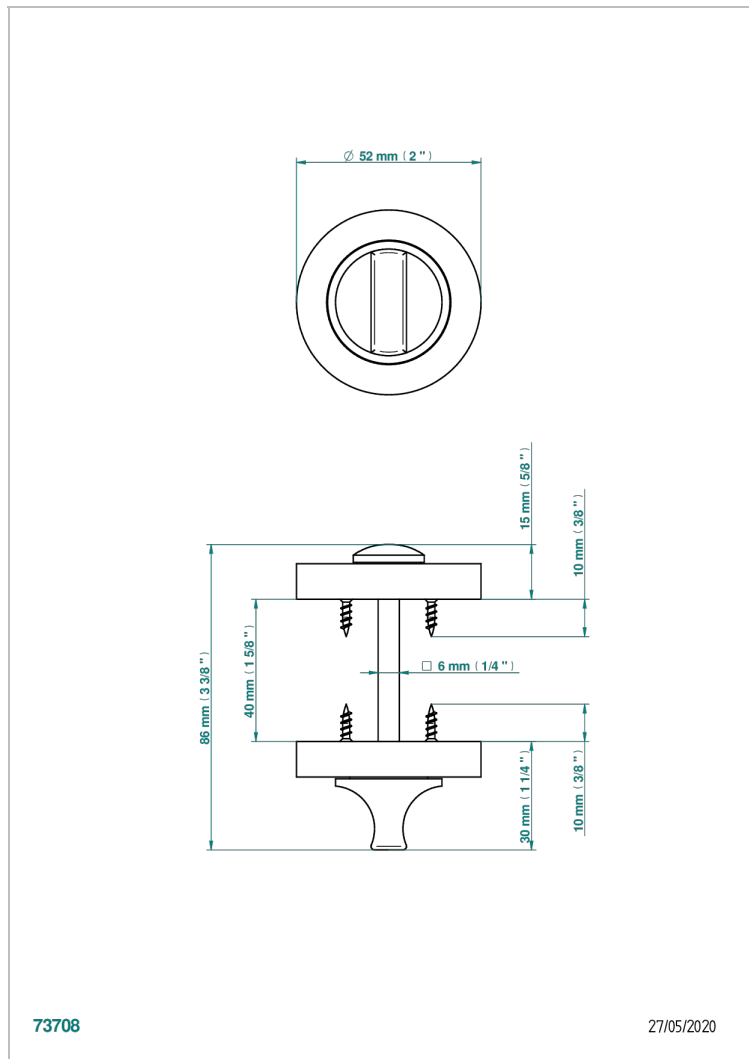

COLLECTION PARIS

B8A-DWA1

Set of Privacy lock & emergency release

THG[®]
PARIS

73708

27/05/2020

CHARACTERISTIC

- Collection Paris
- Set of Privacy lock & emergency release