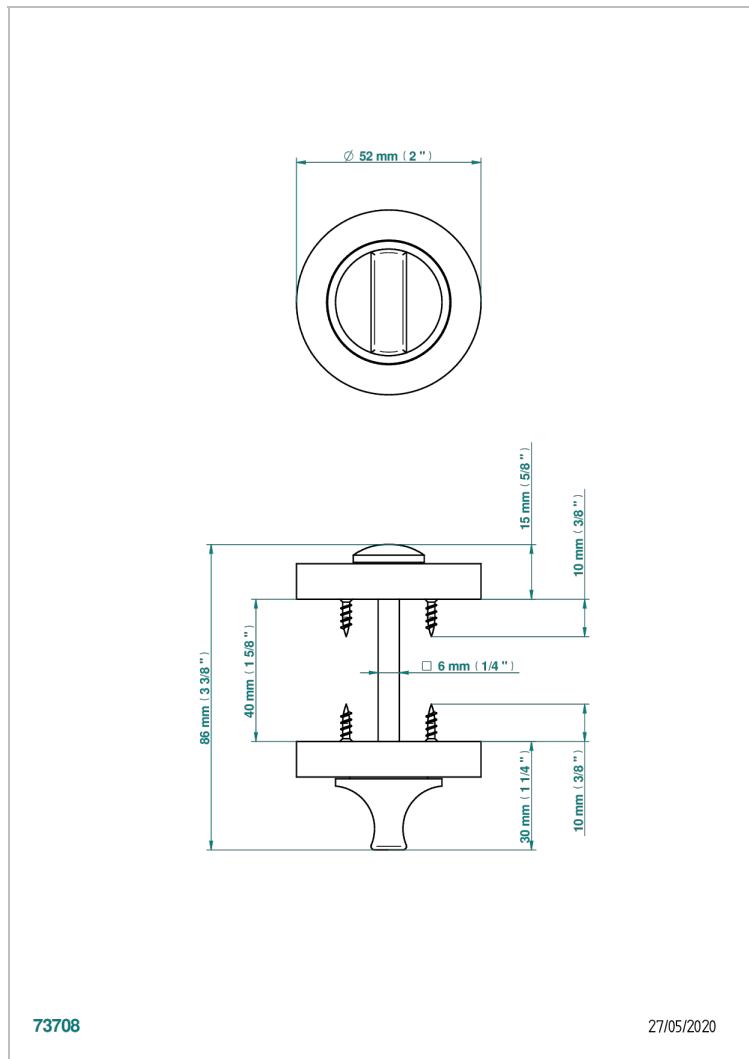

COLLECTION PARIS

B8A-DWA1

Set of Privacy lock & emergency release

THG®
PARIS

73708

27/05/2020

ХАРАКТЕРИСТИКИ

- Collection Paris
- Set of Privacy lock & emergency release

ДОСТУПНЫЕ ВАРИАНТЫ ПОКРЫТИЙ

Black ceram - D30
Blush PVD - H62
Graphite PVD - H64
Matt Umber PVD - H67
Matt blush PVD - H60
Matt graphite PVD - H65

Umber PVD - H66
Бронза - D01
Золото - F01
Матовое золото - F07
Матовое светлое золото - F31
Матовый никель - C01

Никель - B01
Покрытие PVD бронза - F33
Покрытие PVD золотистый цвет - H52
Покрытие PVD латунь - H49
Покрытие PVD матовая бронза - F34
Покрытие PVD матовая латунь - H50

Покрытие PVD матовый золотистый - H53
Покрытие PVD матовый никель - H56
Покрытие PVD никель - H55
Светлое золото - F30
Хром - A02