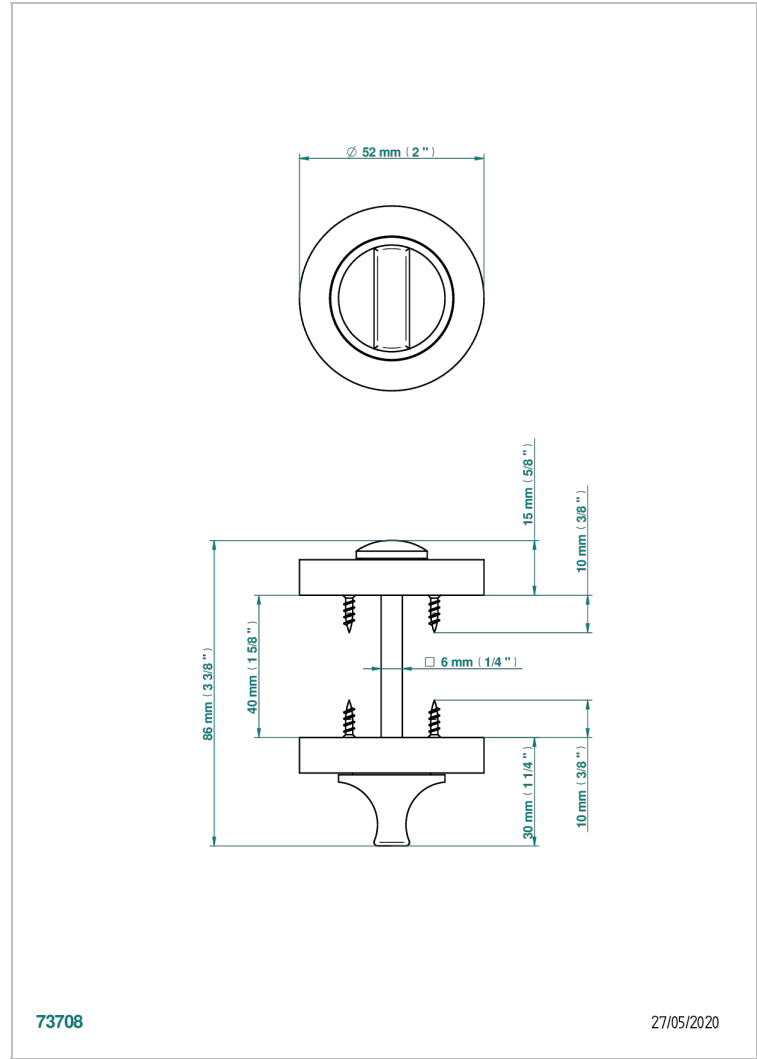

COLLECTION PARIS

B8A-DWA1

Set of Privacy lock & emergency release

THG[®]
PARIS

73708

27/05/2020

CHARACTERISTIC

- Collection Paris
- Set of Privacy lock & emergency release

AVAILABLE FINITIONS

Black ceram - D30
Blush PVD - H62
Brass color PVD - H49
Brown bronze color PVD - F33
Gold color PVD - H52
Graphite PVD - H64

Lacquered light bronze - D01
Matt Umber PVD - H67
Matt blush PVD - H60
Matt brass color PVD - H50
Matt brown bronze color PVD - F34
Matt gold - F07