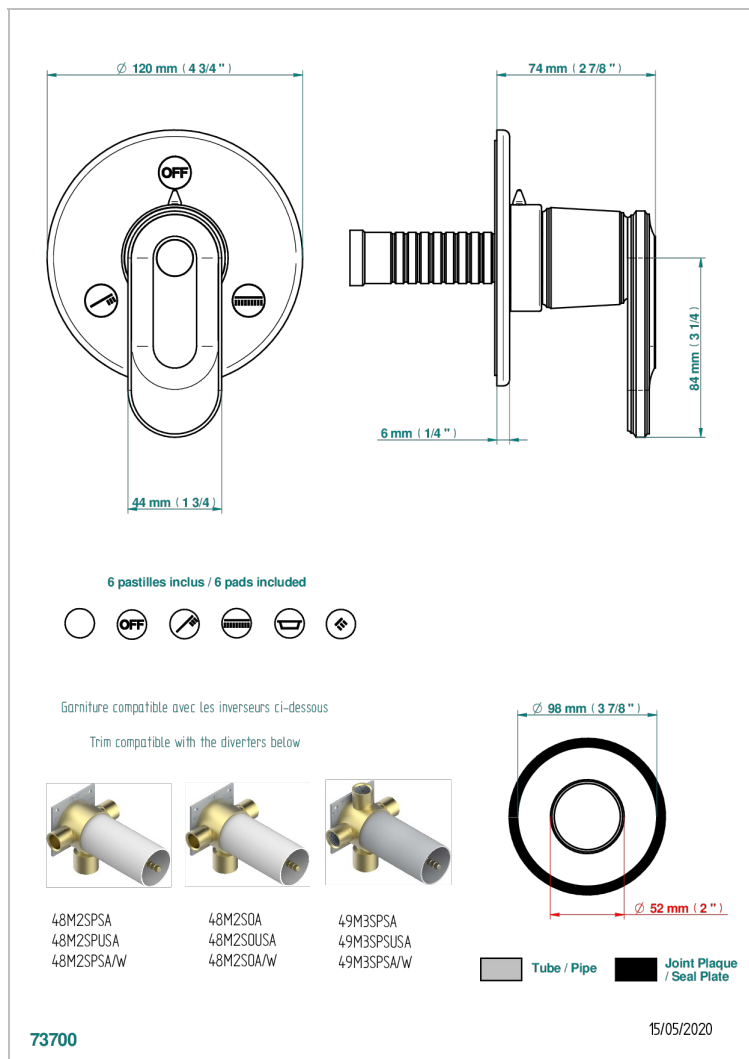

CORVAIR FIOR DI BOSCO WITH LEVER HANDLES

U8L-48M2SB

Trim for wall mounted diverter - 2 ways ref.48M2 & 3 ways ref.49M3

CHARACTERISTIC

- Corvair Fior di Bosco with lever handles
- Trim for wall mounted diverter - 2 ways ref.48M2 & 3 ways ref.49M3

RELATED SKU'S

- Ref. G00-48M2SOUSA Wall mounted 3-way diverter with ceramic cartridge for concealed installation- 1 inlet 3/4" and 2 outlets 1/2" without shared ports no stop position - no trim
- Ref. G00-48M2SPSUSA Wall mounted 3-way diverter with ceramic cartridge for concealed installation- 1 inlet 3/4" and 2 outlets 1/2" with positive top, no shared ports - no trim
- Ref. G00-49M3SPSUSA Wall mounted 4-way diverter with ceramic cartridge for concealed installation- 1 inlet 3/4" and 3 outlets 1/2" with positive top, no shared ports - no trim