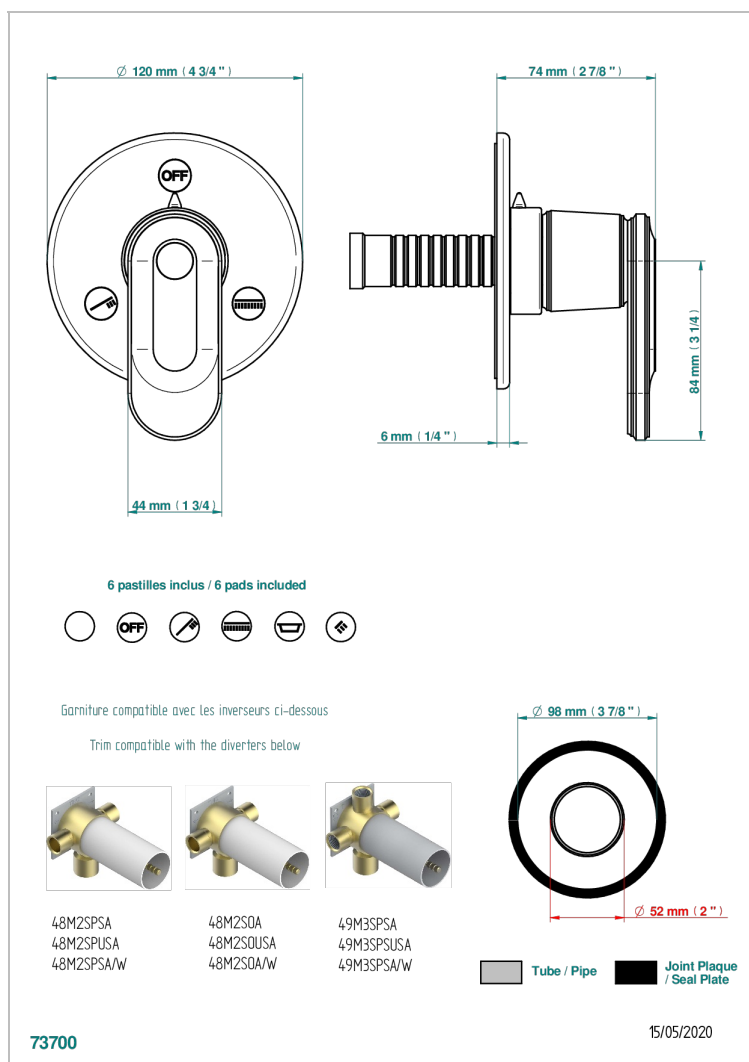

# CORVAIR FIOR DI BOSCO WITH LEVER

U8L-48M2SB

Trim for wall mounted diverter, 2 ways - ref. 48M2 and 3 ways - ref. 49M3

## CHARACTERISTIC

- Corvaire Fior di Bosco with lever
- Trim for wall mounted diverter, 2 ways - ref. 48M2 and 3 ways - ref. 49M3

## RELATED SKU'S

- Ref. G00-48M2SOA Wall mounted 3-way diverter with ceramic cartridge for concealed installation- 1 inlet 3/4" and 2 outlets 1/2" without stop position, without trim
- Ref. G00-48M2SPSA Wall mounted 3-way diverter with ceramic cartridge for concealed installation, 1 inlet 3/4" and 2 outlets 1/2" with stop position, without trim
- Ref. G00-49M3SPSA Wall mounted 4-way diverter with ceramic cartridge for concealed installation- 1 inlet 3/4" and 3 outlets 1/2" with stop position, without trim