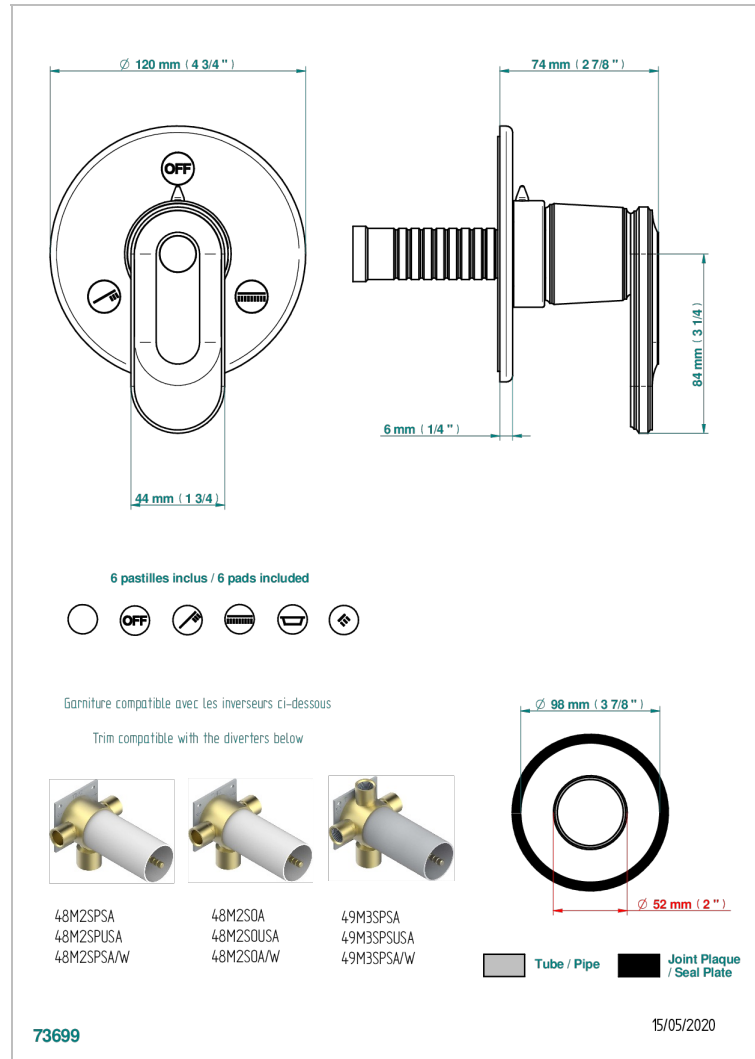

CORVAIR PORTORO WITH LEVER

U8J-48M2SB

Trim for wall mounted diverter, 2 ways - ref. 48M2 and 3 ways - ref. 49M3

CHARACTERISTIC

- Corvaair Portoro with lever
- Trim for wall mounted diverter, 2 ways - ref. 48M2 and 3 ways - ref. 49M3

RELATED SKU'S

- Ref. G00-48M2SOA Wall mounted 3-way diverter with ceramic cartridge for concealed installation- 1 inlet 3/4" and 2 outlets 1/2" without stop position, without trim
- Ref. G00-48M2SPSA Wall mounted 3-way diverter with ceramic cartridge for concealed installation, 1 inlet 3/4" and 2 outlets 1/2" with stop position, without trim
- Ref. G00-49M3SPSA Wall mounted 4-way diverter with ceramic cartridge for concealed installation- 1 inlet 3/4" and 3 outlets 1/2" with stop position, without trim