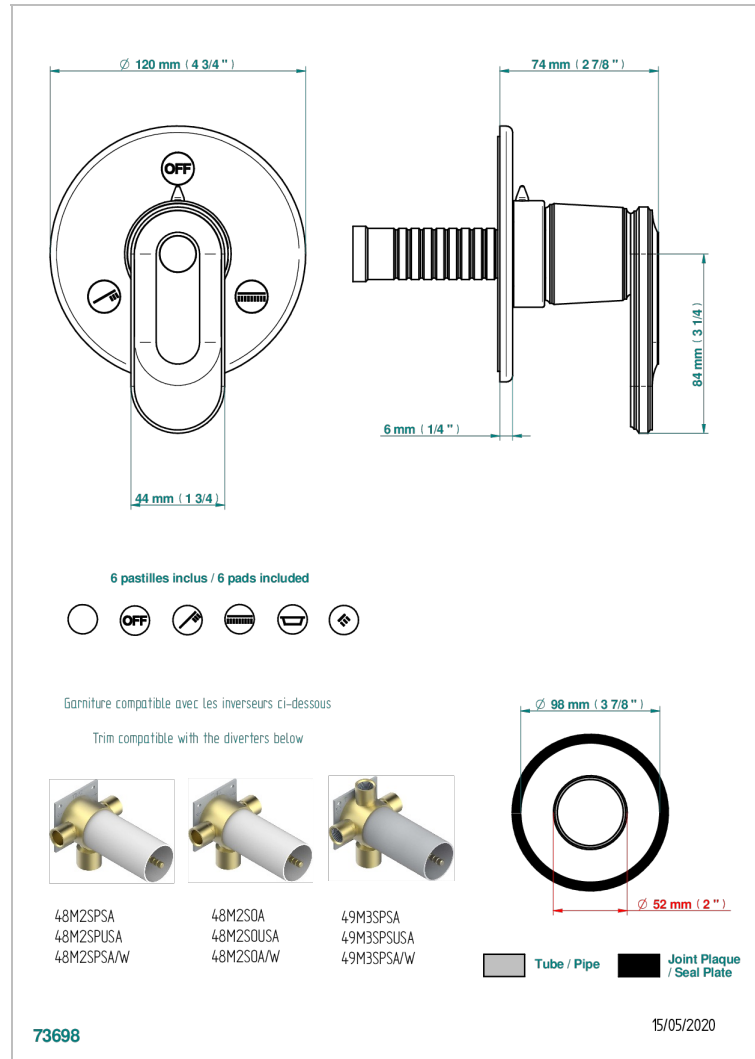

CORVAIR HOWLITE WITH LEVER

U8G-48M2SB

Trim for wall mounted diverter, 2 ways - ref. 48M2 and 3 ways - ref. 49M3

CHARACTERISTIC

- Corvaire Howlite with lever
- Trim for wall mounted diverter, 2 ways - ref. 48M2 and 3 ways - ref. 49M3

RELATED SKU'S

- Ref. G00-48M2SOA Wall mounted 3-way diverter with ceramic cartridge for concealed installation- 1 inlet 3/4" and 2 outlets 1/2" without stop position, without trim
- Ref. G00-48M2SPSA Wall mounted 3-way diverter with ceramic cartridge for concealed installation, 1 inlet 3/4" and 2 outlets 1/2" with stop position, without trim
- Ref. G00-49M3SPSA Wall mounted 4-way diverter with ceramic cartridge for concealed installation- 1 inlet 3/4" and 3 outlets 1/2" with stop position, without trim