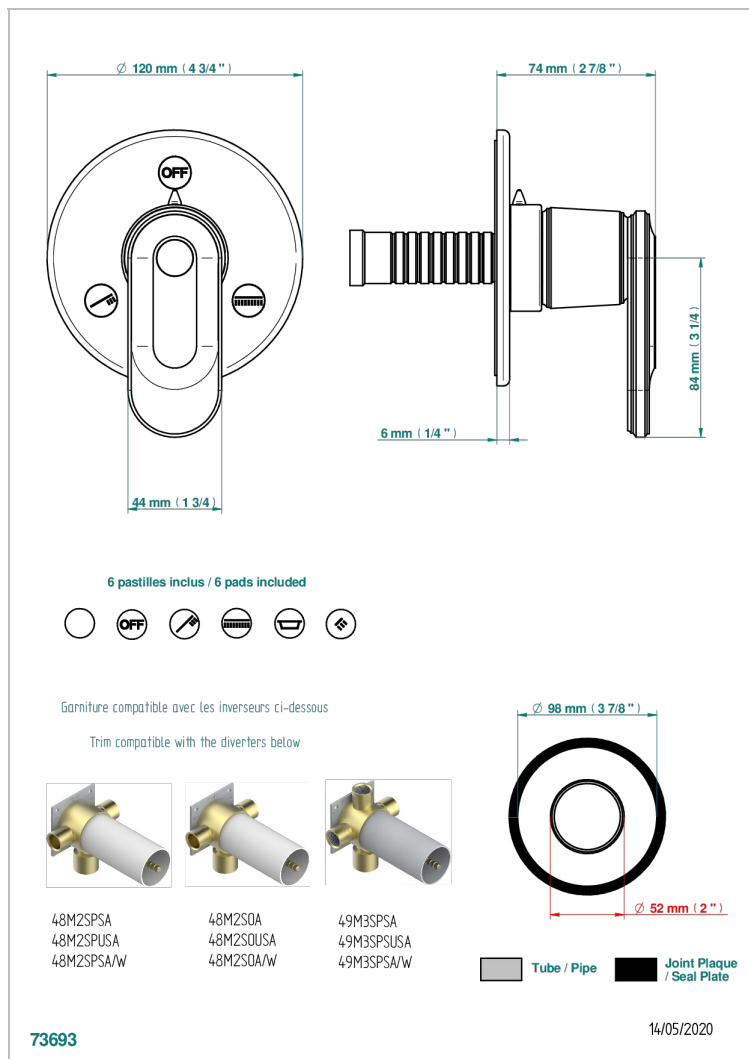

CORVAIR WITH LEVER

U8E-48M2SB

Trim for wall mounted diverter, 2 ways - ref. 48M2 and 3 ways - ref. 49M3

CHARACTERISTIC

- Corvaire with lever
- Trim for wall mounted diverter, 2 ways - ref. 48M2 and 3 ways - ref. 49M3

RELATED SKU'S

- Ref. G00-48M2SOA Wall mounted 3-way diverter with ceramic cartridge for concealed installation- 1 inlet 3/4" and 2 outlets 1/2" without stop position, without trim
- Ref. G00-48M2SPSA Wall mounted 3-way diverter with ceramic cartridge for concealed installation, 1 inlet 3/4" and 2 outlets 1/2" with stop position, without trim
- Ref. G00-49M3SPSA Wall mounted 4-way diverter with ceramic cartridge for concealed installation- 1 inlet 3/4" and 3 outlets 1/2" with stop position, without trim