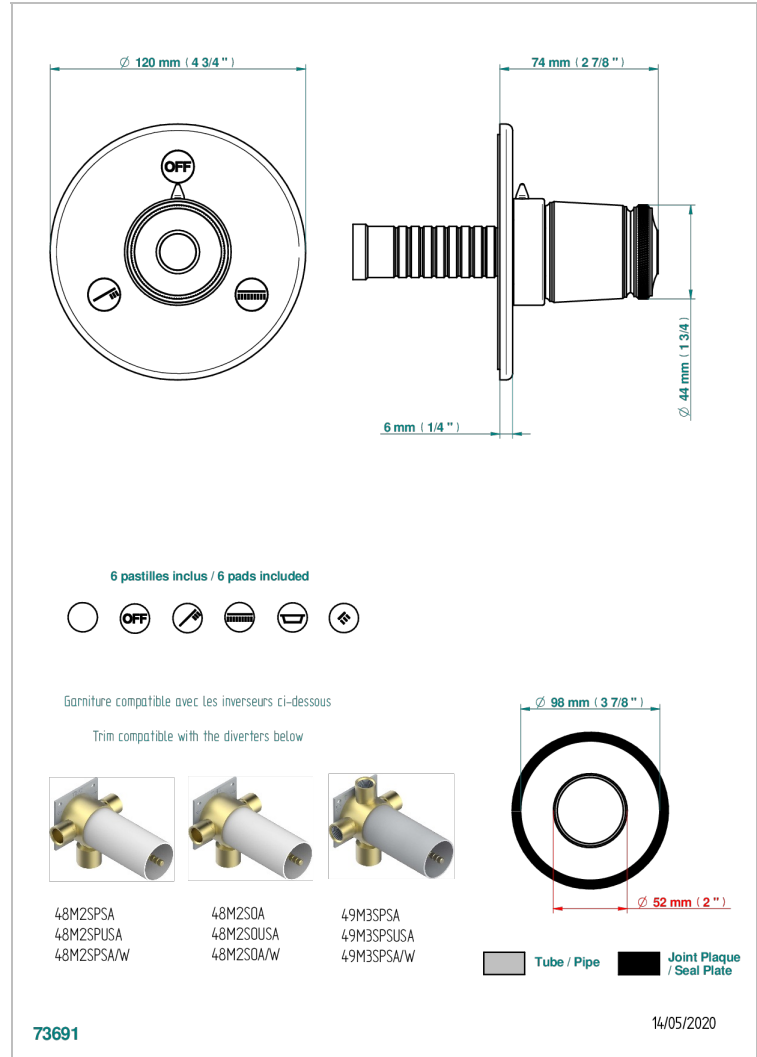

CORVAIR FIOR DI BOSCO

U8K-48M2SB

Trim for wall mounted diverter - 2 ways ref.48M2 & 3 ways ref.49M3

CHARACTERISTIC

- Corvoir Fior di Bosco
- Trim for wall mounted diverter - 2 ways ref.48M2 & 3 ways ref.49M3

RELATED SKU'S

- Ref. G00-48M2SOUSA Wall mounted 3-way diverter with ceramic cartridge for concealed installation- 1 inlet 3/4" and 2 outlets 1/2" without shared ports no stop position - no trim
- Ref. G00-48M2SPSUSA Wall mounted 3-way diverter with ceramic cartridge for concealed installation- 1 inlet 3/4" and 2 outlets 1/2" with positive top, no shared ports - no trim
- Ref. G00-49M3SPSUSA Wall mounted 4-way diverter with ceramic cartridge for concealed installation- 1 inlet 3/4" and 3 outlets 1/2" with positive top, no shared ports - no trim