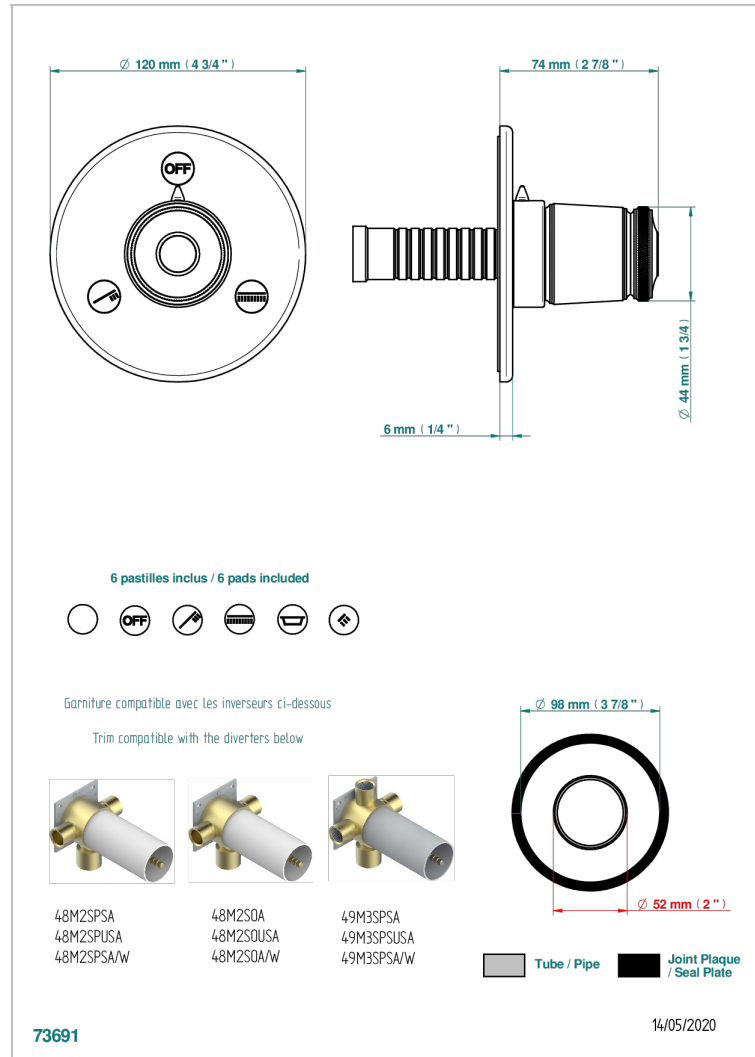

# CORVAIR FIOR DI BOSCO

U8K-48M2SB

Trim for wall mounted diverter, 2 ways - ref. 48M2 and 3 ways - ref. 49M3

## CHARACTERISTIC

- Corvoir Fior di Bosco
- Trim for wall mounted diverter, 2 ways - ref. 48M2 and 3 ways - ref. 49M3

## RELATED SKU'S

- Ref. G00-48M2SOA Wall mounted 3-way diverter with ceramic cartridge for concealed installation- 1 inlet 3/4" and 2 outlets 1/2" without stop position, without trim
- Ref. G00-48M2SPSA Wall mounted 3-way diverter with ceramic cartridge for concealed installation, 1 inlet 3/4" and 2 outlets 1/2" with stop position, without trim
- Ref. G00-49M3SPSA Wall mounted 4-way diverter with ceramic cartridge for concealed installation- 1 inlet 3/4" and 3 outlets 1/2" with stop position, without trim