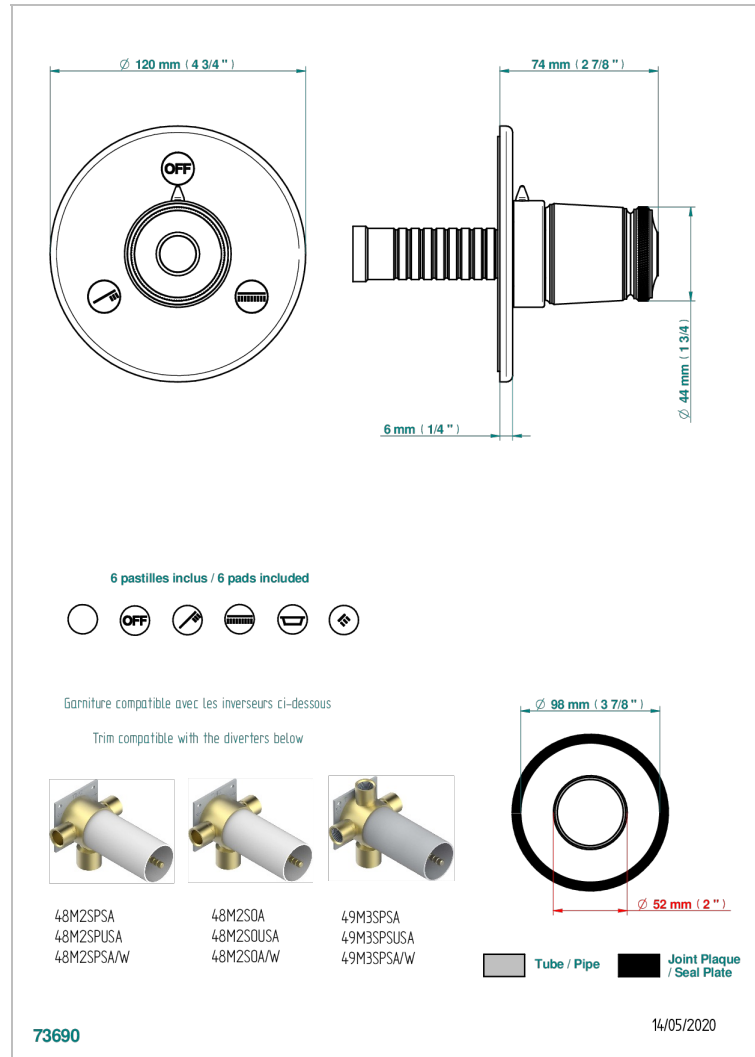

# CORVAIR PORTORO

U8H-48M2SB

Trim for wall mounted diverter, 2 ways - ref. 48M2 and 3 ways - ref. 49M3

## CHARACTERISTIC

- Corvaair Portoro
- Trim for wall mounted diverter, 2 ways - ref. 48M2 and 3 ways - ref. 49M3

## RELATED SKU'S

- Ref. G00-48M2SOA Wall mounted 3-way diverter with ceramic cartridge for concealed installation- 1 inlet 3/4" and 2 outlets 1/2" without stop position, without trim
- Ref. G00-48M2SPSA Wall mounted 3-way diverter with ceramic cartridge for concealed installation, 1 inlet 3/4" and 2 outlets 1/2" with stop position, without trim
- Ref. G00-49M3SPSA Wall mounted 4-way diverter with ceramic cartridge for concealed installation- 1 inlet 3/4" and 3 outlets 1/2" with stop position, without trim