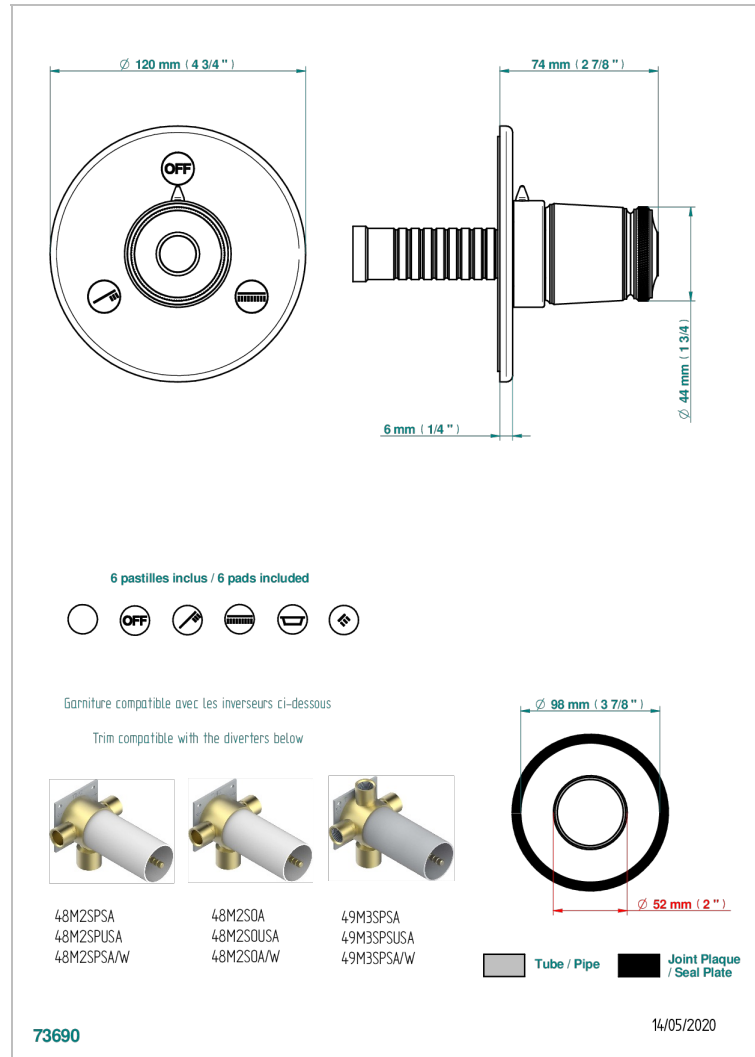

CORVAIR PORTORO

U8H-48M2SB

Trim for wall mounted diverter, 2 ways - ref. 48M2 and 3 ways - ref. 49M3

CHARACTERISTIC

- Corvaair Portoro
- Trim for wall mounted diverter, 2 ways - ref. 48M2 and 3 ways - ref. 49M3

RELATED SKU'S

- Ref. G00-48M2SOA Wall mounted 3-way diverter with ceramic cartridge for concealed installation- 1 inlet 3/4" and 2 outlets 1/2" without stop position, without trim
- Ref. G00-48M2SPSA Wall mounted 3-way diverter with ceramic cartridge for concealed installation, 1 inlet 3/4" and 2 outlets 1/2" with stop position, without trim
- Ref. G00-49M3SPSA Wall mounted 4-way diverter with ceramic cartridge for concealed installation- 1 inlet 3/4" and 3 outlets 1/2" with stop position, without trim