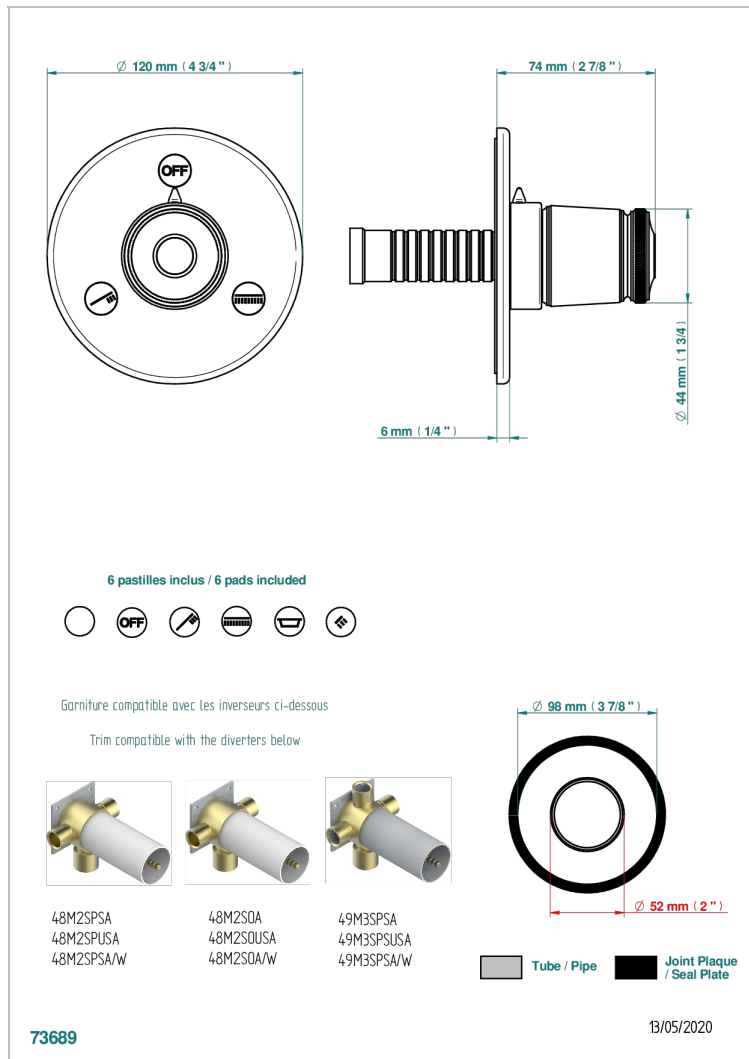

# CORVAIR HOWLITE

U8F-48M2SB

Trim for wall mounted diverter, 2 ways - ref. 48M2 and 3 ways - ref. 49M3

## CHARACTERISTIC

- Corvaire Howlite
- Trim for wall mounted diverter, 2 ways - ref. 48M2 and 3 ways - ref. 49M3

## RELATED SKU'S

- Ref. G00-48M2SOA Wall mounted 3-way diverter with ceramic cartridge for concealed installation- 1 inlet 3/4" and 2 outlets 1/2" without stop position, without trim
- Ref. G00-48M2SPSA Wall mounted 3-way diverter with ceramic cartridge for concealed installation, 1 inlet 3/4" and 2 outlets 1/2" with stop position, without trim
- Ref. G00-49M3SPSA Wall mounted 4-way diverter with ceramic cartridge for concealed installation- 1 inlet 3/4" and 3 outlets 1/2" with stop position, without trim