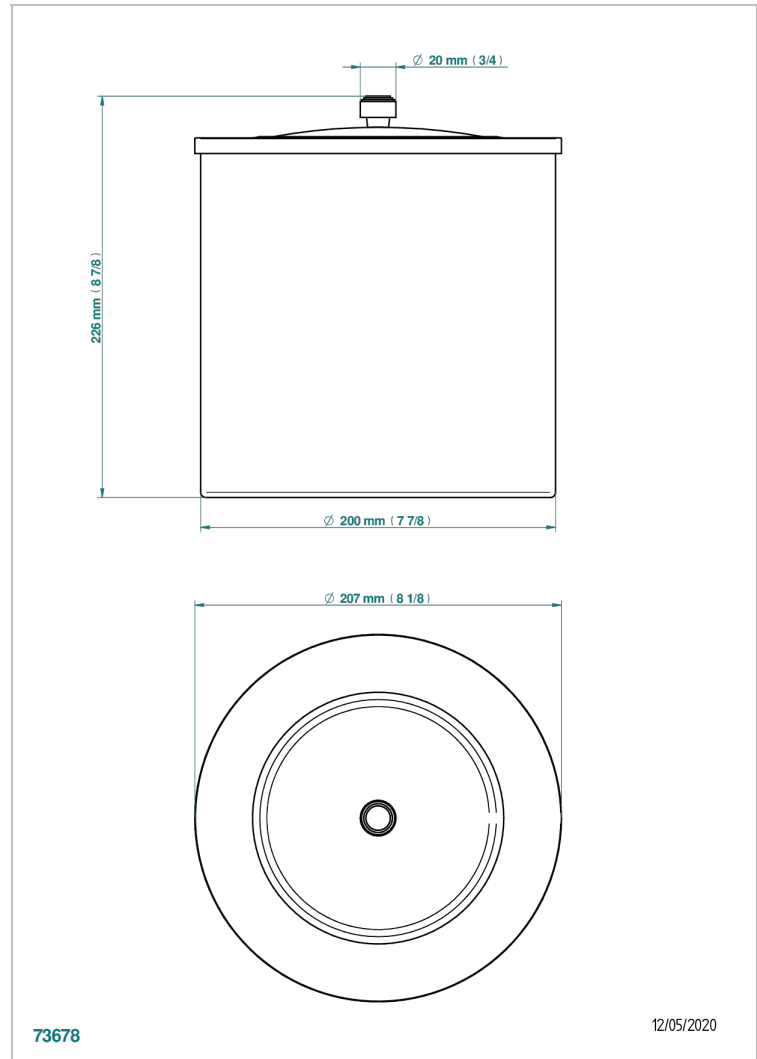

NEW PARADISE

U5P-712CL

Waste basket with cover diameter : 200 mm

73678

12/05/2020

CHARACTERISTIC

- New Paradise
- Waste basket with cover diameter : 200 mm

AVAILABLE FINITIONS