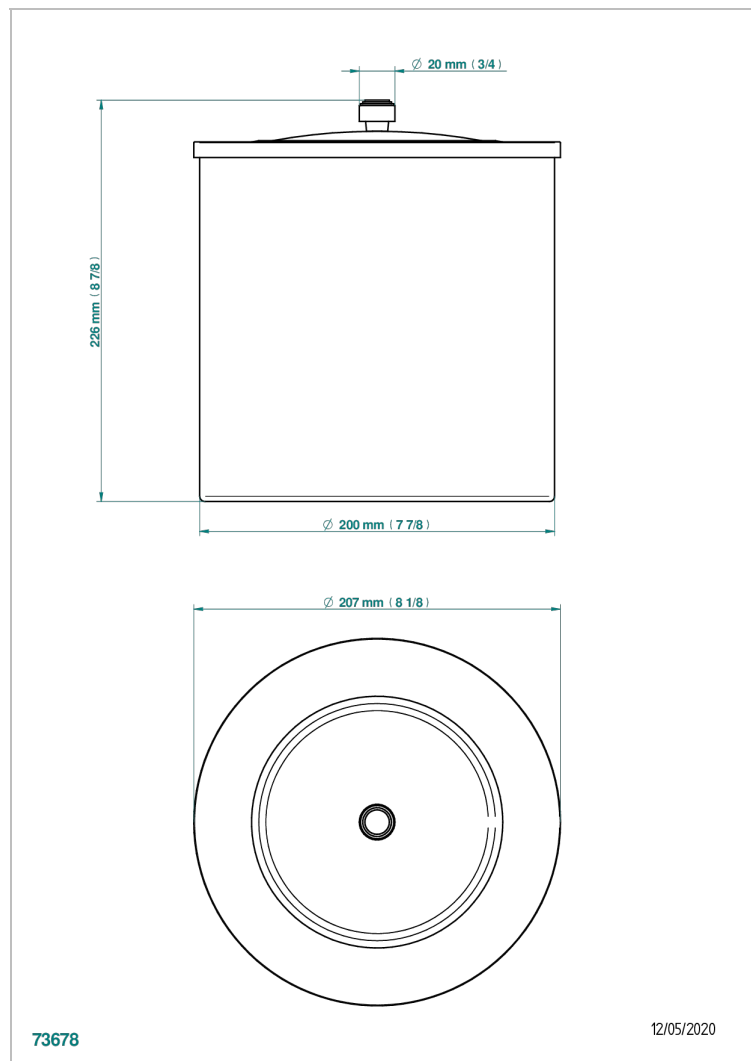

INFINI WHITE PORCELAIN WITH GOLD DECOR

U2F-712CL

Waste basket with cover diameter : 200 mm

CHARACTERISTIC

- Infini White Porcelain with Gold decor
- Waste basket with cover diameter : 200 mm

AVAILABLE FINITIONS