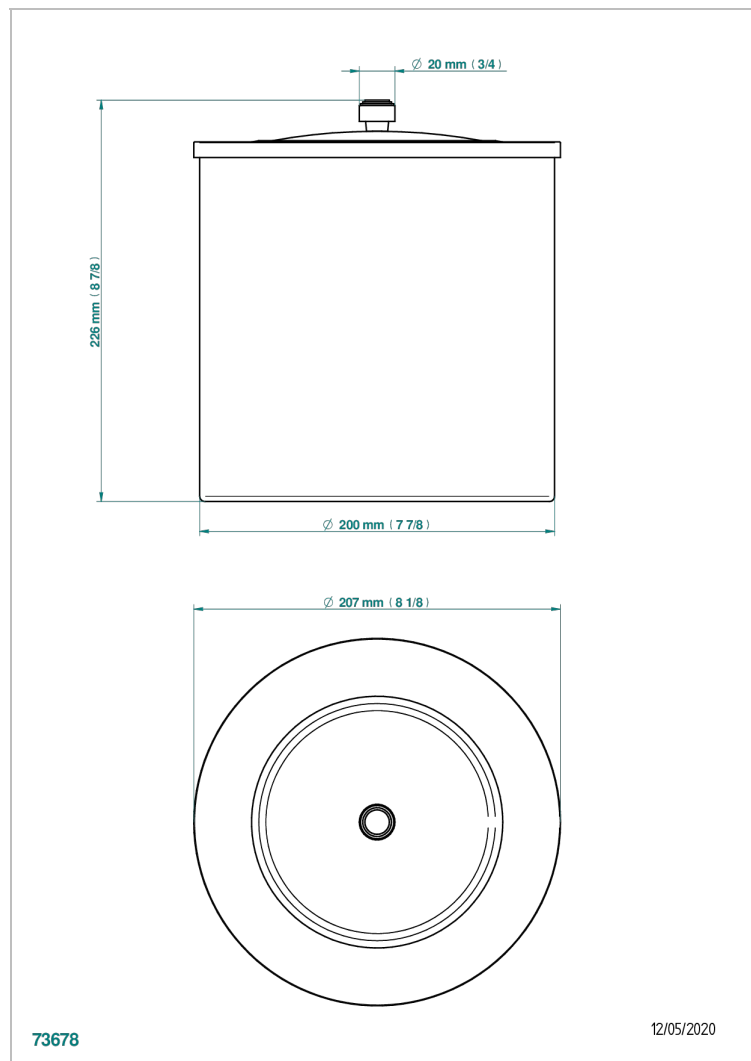

INFINI WHITE PORCELAIN WITH PLATINUM DECOR

U2E-712CL

Waste basket with cover diameter : 200 mm

CHARACTERISTIC

- Infini White Porcelain with Platinum decor
- Waste basket with cover diameter : 200 mm

AVAILABLE FINITIONS