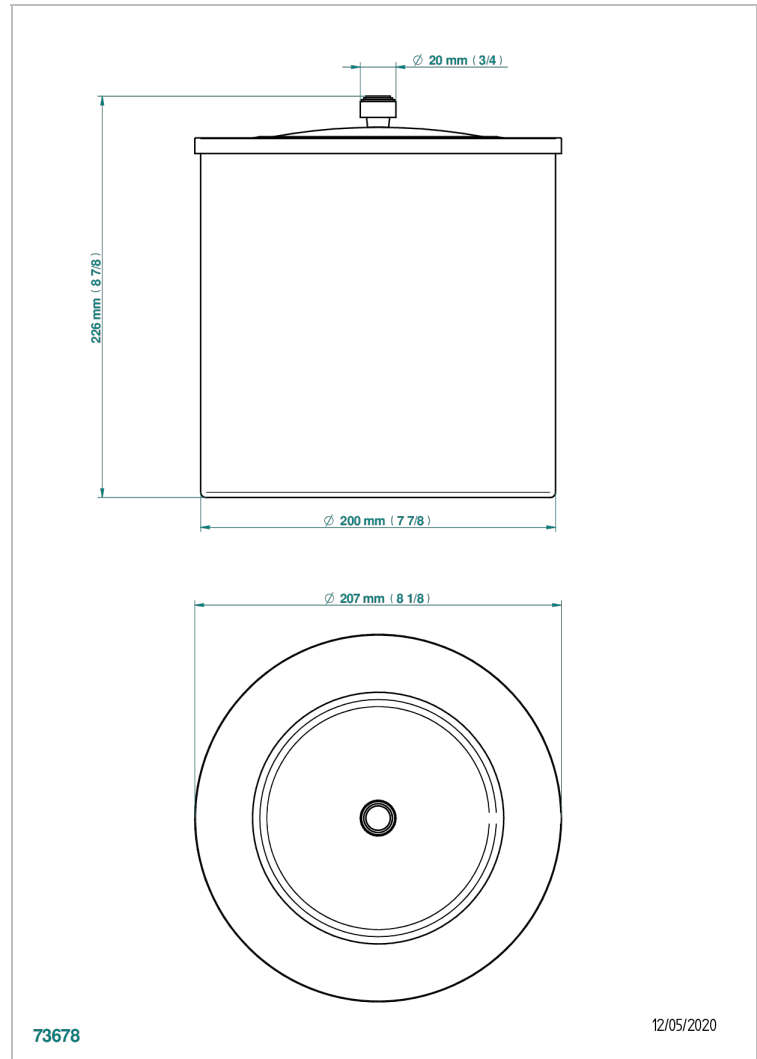

INFINI WHITE PORCELAIN

U2D-712CL

Waste basket with cover diameter : 200 mm

THG[®]
PARIS

CHARACTERISTIC

- Infini White Porcelain
- Waste basket with cover diameter : 200 mm

AVAILABLE FINITIONS

Black ceram - D30
Blush PVD - H62
Brass color PVD - H49
Brown bronze color PVD - F33
Chrome polished - A02
Copper antique matt, coated - H07