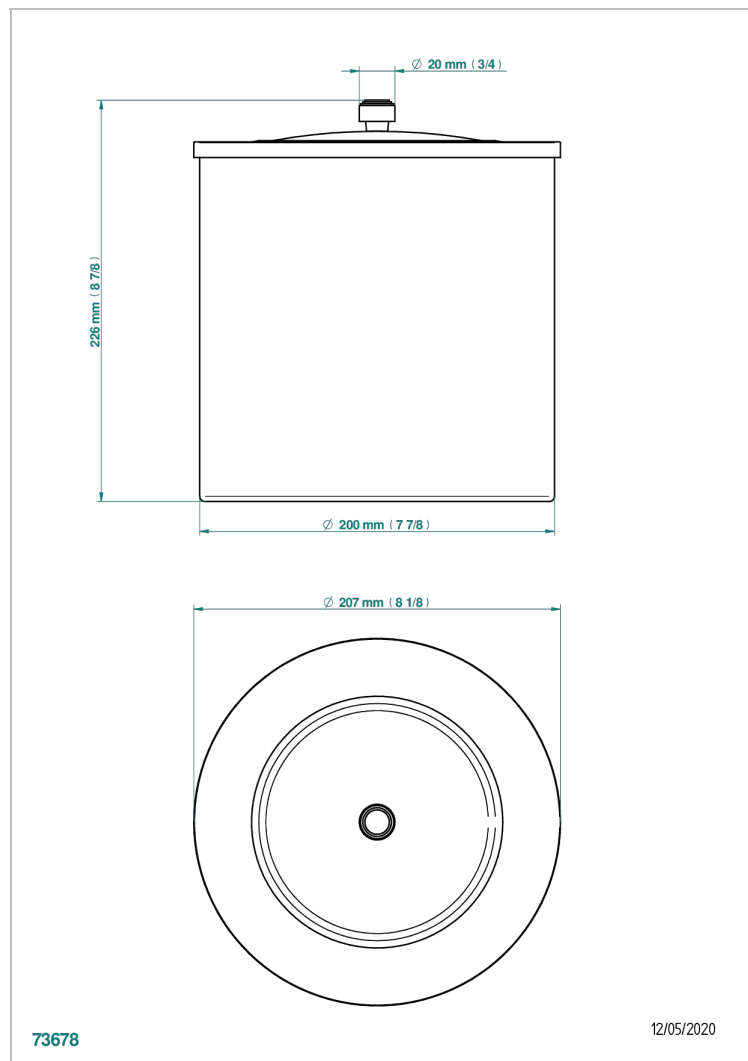

SYSTEM CRYSTAL WITH LEVER HANDLES

G9K-712CL

Waste basket with cover diameter : 200 mm

73678

12/05/2020

CHARACTERISTIC

- System Crystal with lever handles
- Waste basket with cover diameter : 200 mm

AVAILABLE FINITIONS