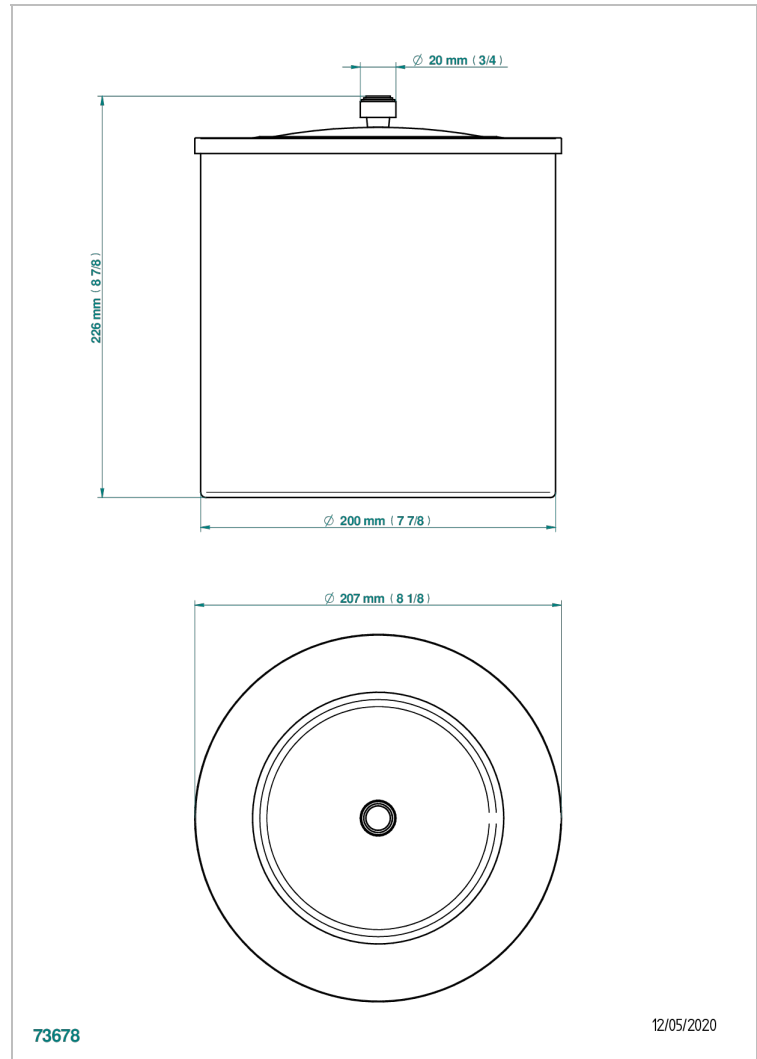

SYSTEM CRYSTAL

G9J-712CL

Waste basket with cover diameter : 200 mm

CHARACTERISTIC

- System Crystal
- Waste basket with cover diameter : 200 mm

AVAILABLE FINITIONS

Black ceram - D30
Blush PVD - H62
Brass color PVD - H49
Brown bronze color PVD - F33
Chrome polished - A02
Copper antique matt, coated - H07