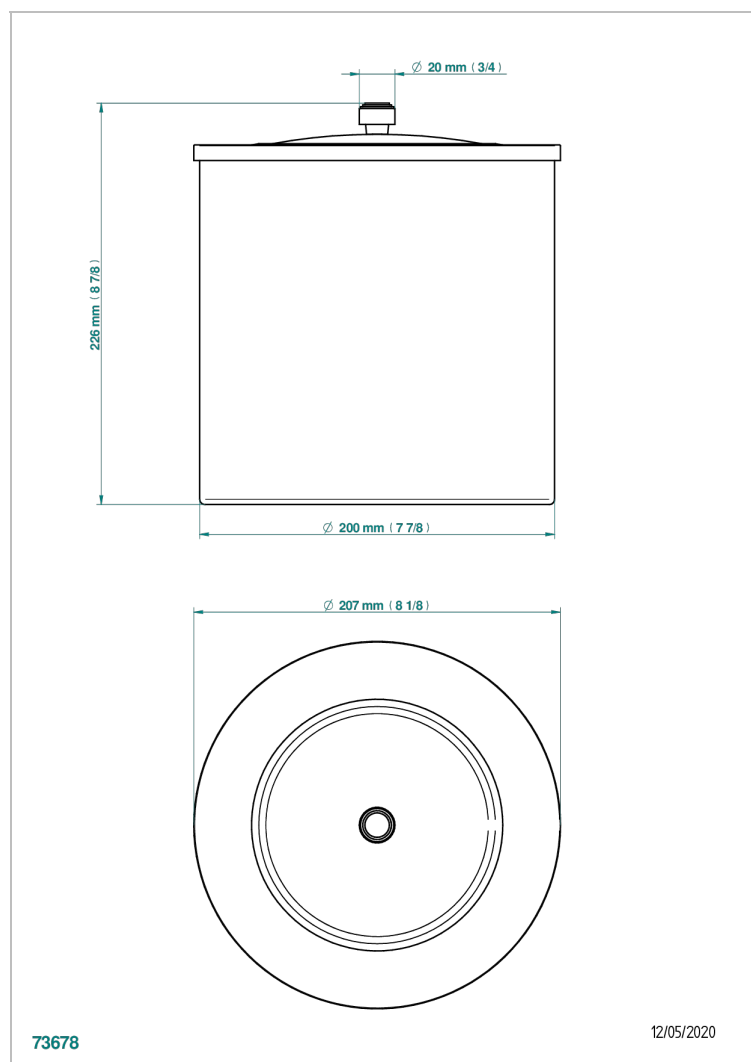

# SYSTEM HOWLITE WITH LEVER HANDLES

G9H-712CL

Waste basket with cover diameter : 200 mm

## CHARACTERISTIC

- System Howlite with lever handles
- Waste basket with cover diameter : 200 mm