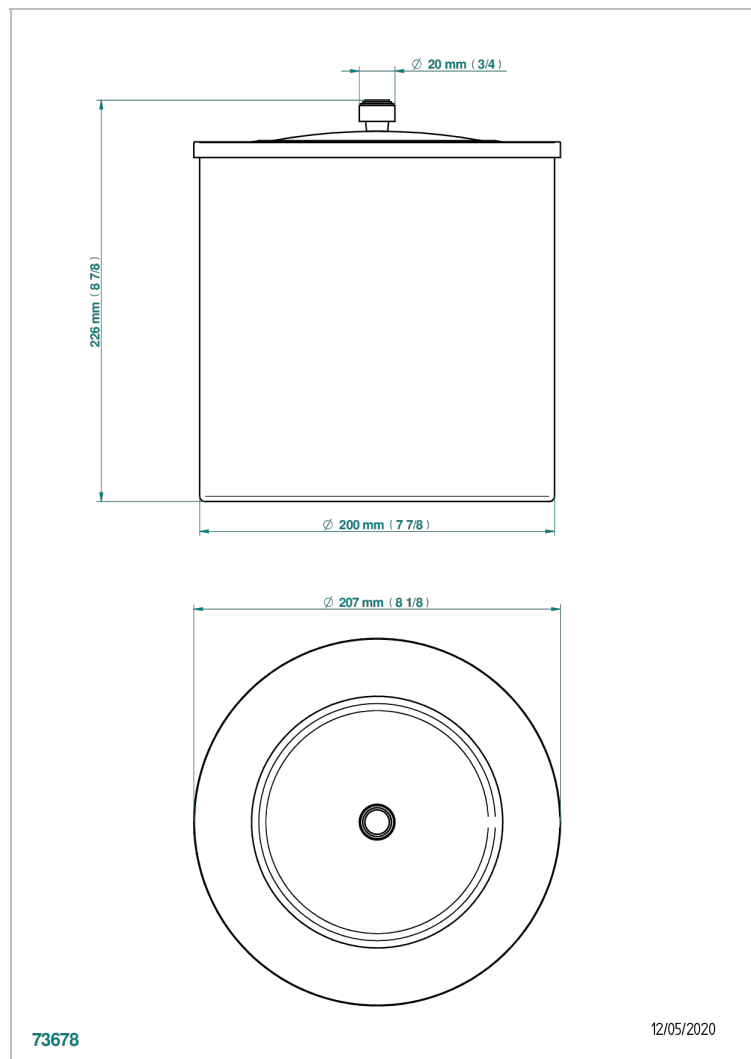

SYSTEM HOWLITE WITH LEVER

G9H-712CL

Waste basket with cover diameter : 200 mm

THG[®]
PARIS

CHARACTERISTIC

- System Howlite with lever
- Waste basket with cover diameter : 200 mm

AVAILABLE FINITIONS

Antique nickel - H28
Black ceram - D30
Blush PVD - H62
Brass color PVD - H49
Brown bronze color PVD - F33
Gold color PVD - H52