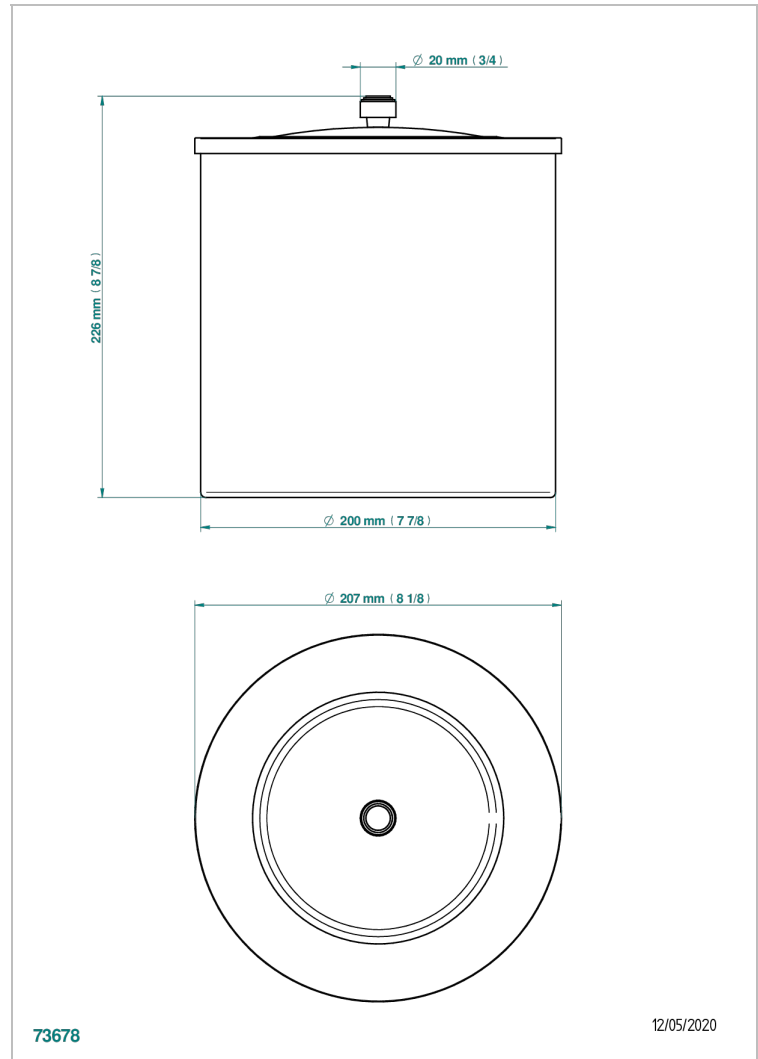

SYSTEM HOWLITE

G9G-712CL

Waste basket with cover diameter : 200 mm

THG[®]
PARIS

CHARACTERISTIC

- System Howlite
- Waste basket with cover diameter : 200 mm

AVAILABLE FINITIONS

Antique nickel - H28
Black ceram - D30
Blush PVD - H62
Brass color PVD - H49
Brown bronze color PVD - F33
Gold color PVD - H52