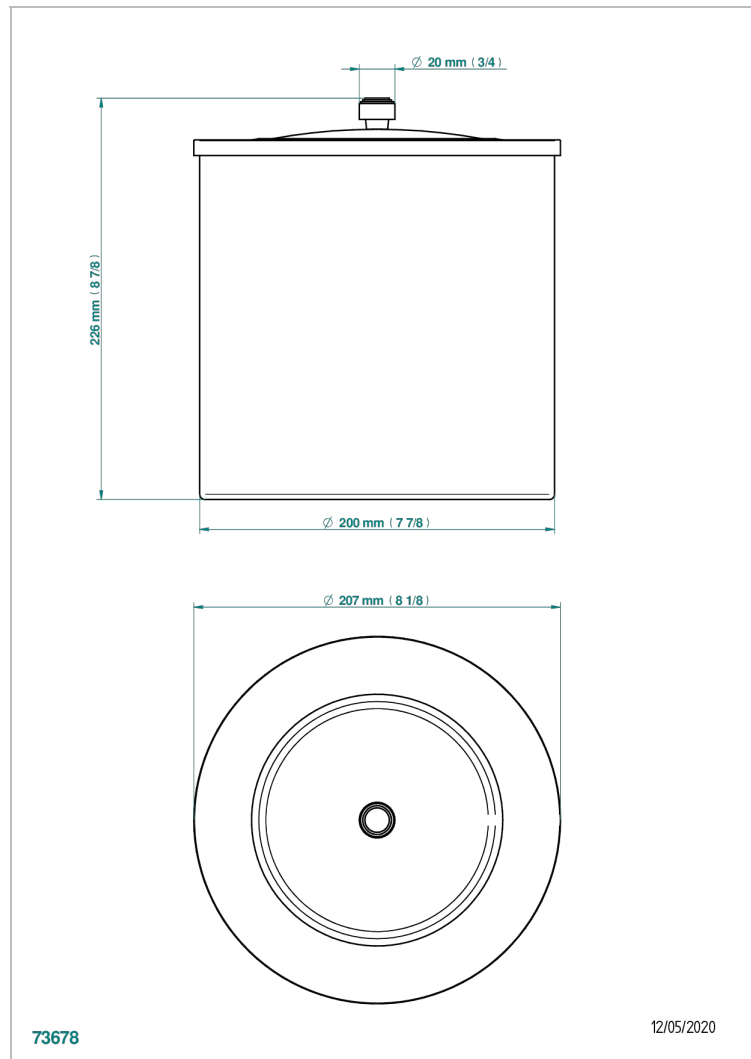

SYSTEM SQUARED METAL WITH LEVER

G9F-712CL

Waste basket with cover diameter : 200 mm

THG[®]
PARIS

CHARACTERISTIC

- System Squared Metal with lever
- Waste basket with cover diameter : 200 mm

AVAILABLE FINITIONS