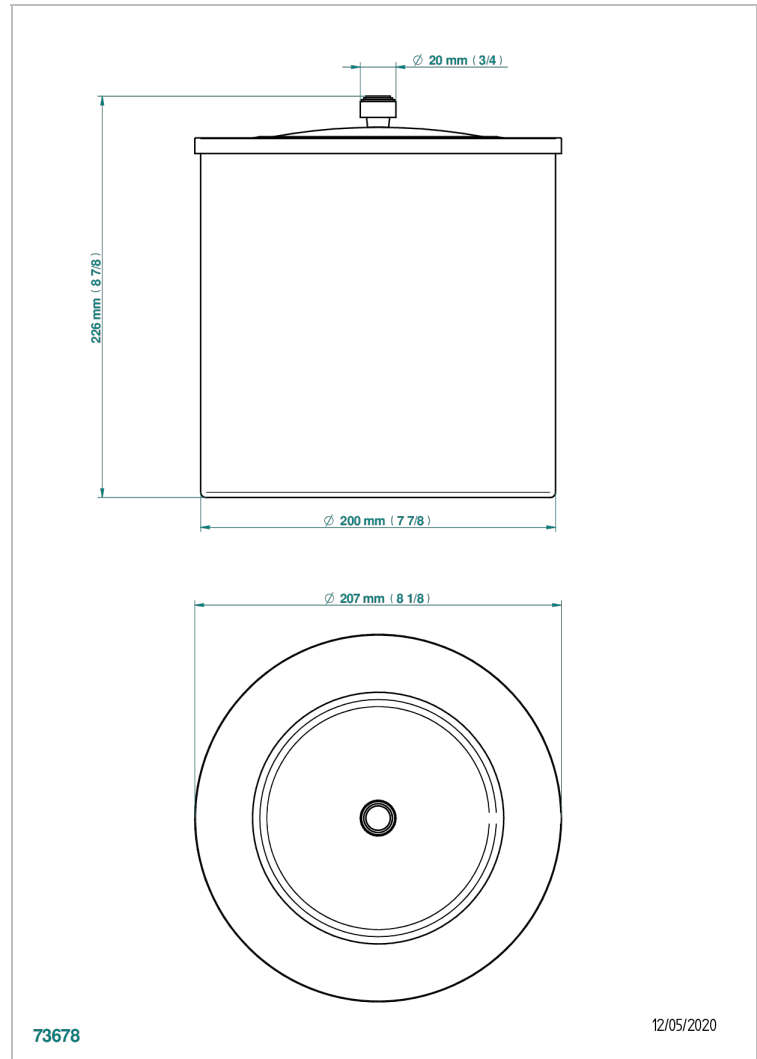

SYSTEM SQUARED METAL

G9E-712CL

Waste basket with cover diameter : 200 mm

THG[®]
PARIS

73678

12/05/2020

CHARACTERISTIC

- System Squared Metal
- Waste basket with cover diameter : 200 mm