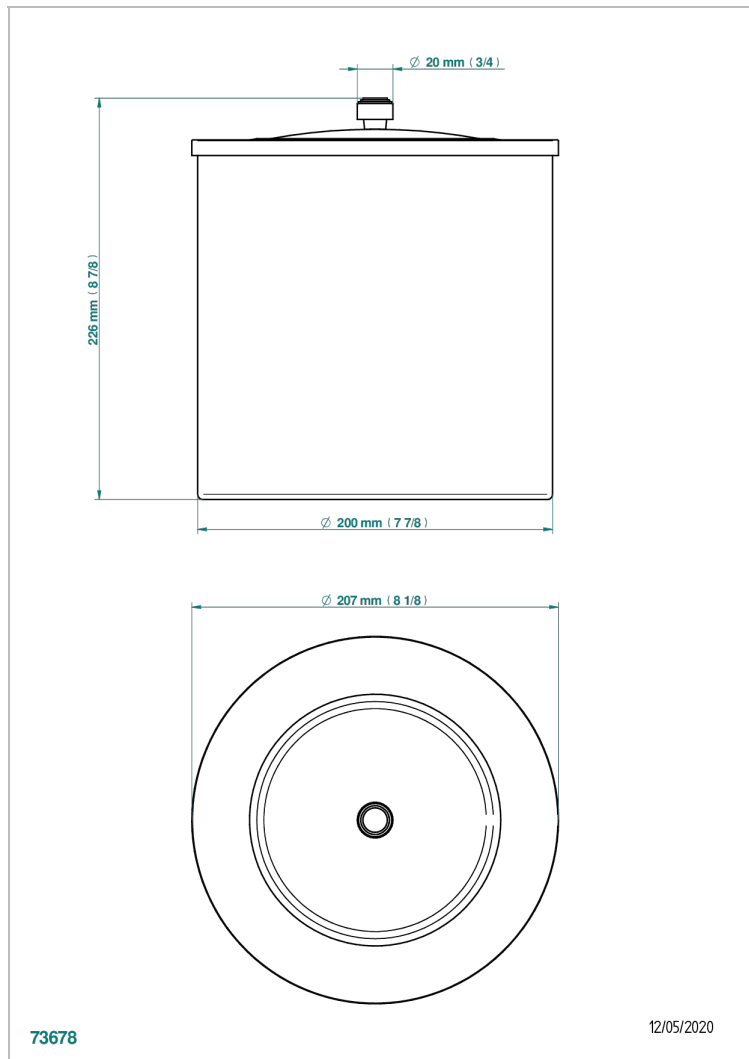

SYSTEM DIAMOND METAL WITH LEVER HANDLES

G9D-712CL

Waste basket with cover diameter : 200 mm

CHARACTERISTIC

- System Diamond Metal with lever handles
- Waste basket with cover diameter : 200 mm

AVAILABLE FINITIONS