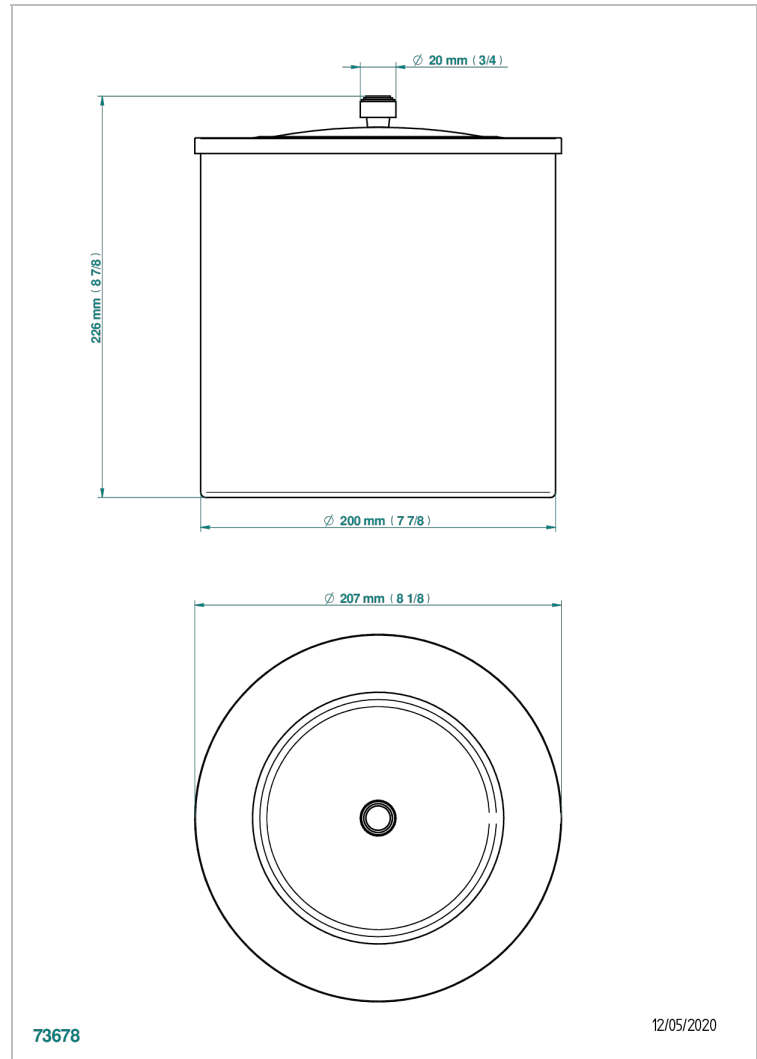

# SYSTEM DIAMOND METAL

G9C-712CL

Waste basket with cover diameter : 200 mm

THG<sup>®</sup>  
PARIS

73678

12/05/2020

## CHARACTERISTIC

- System Diamond Metal
- Waste basket with cover diameter : 200 mm