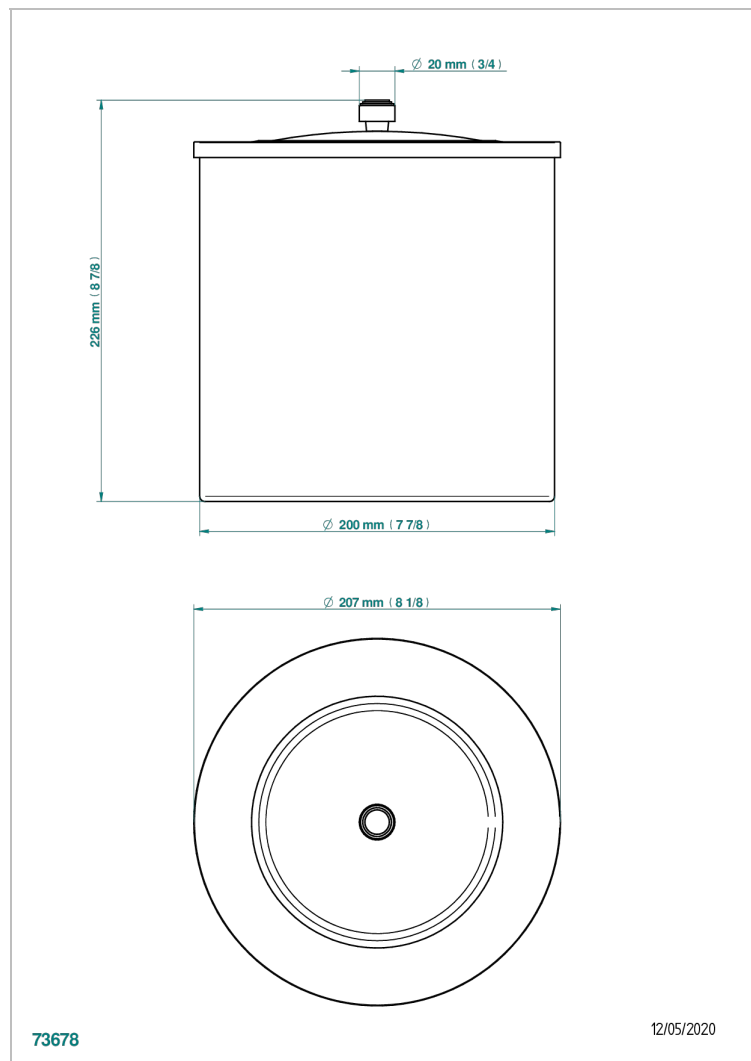

# SYSTEM SMOOTH METAL

G9A-712CL

Waste basket with cover diameter : 200 mm

THG<sup>®</sup>  
PARIS

## CHARACTERISTIC

- System Smooth Metal
- Waste basket with cover diameter : 200 mm