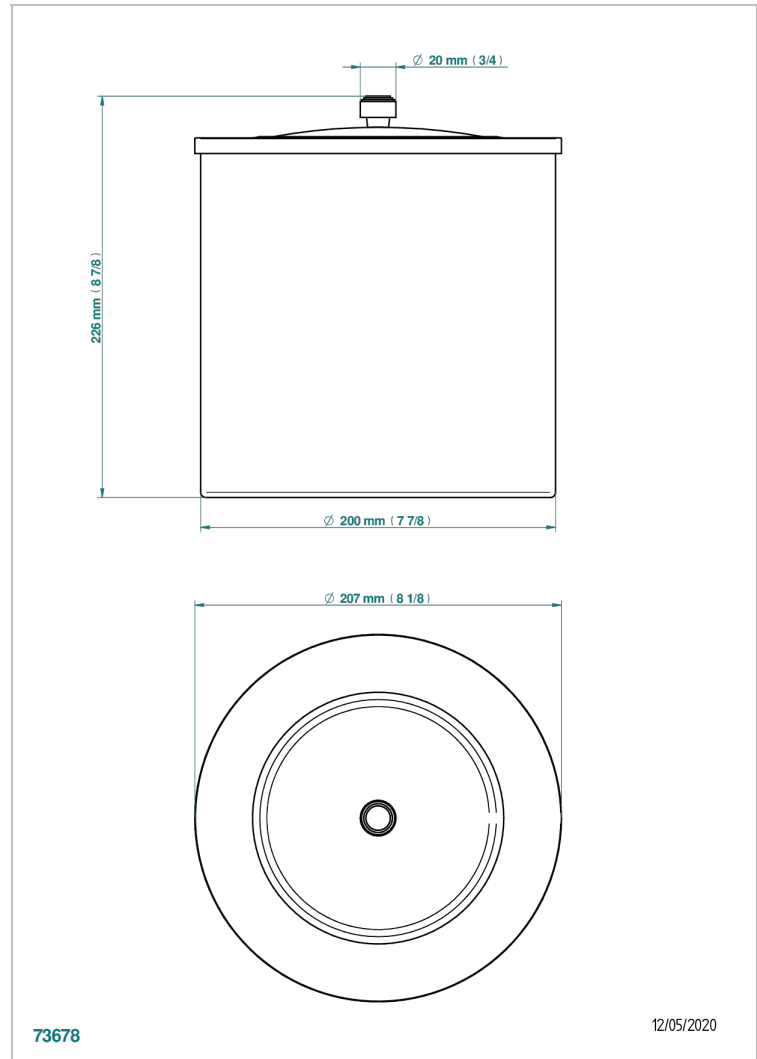

BONDI WITH LEVER HANDLES

G7G-712CL

Waste basket with cover diameter : 200 mm

73678

12/05/2020

CHARACTERISTIC

- Bondi with lever handles
- Waste basket with cover diameter : 200 mm

AVAILABLE FINITIONS