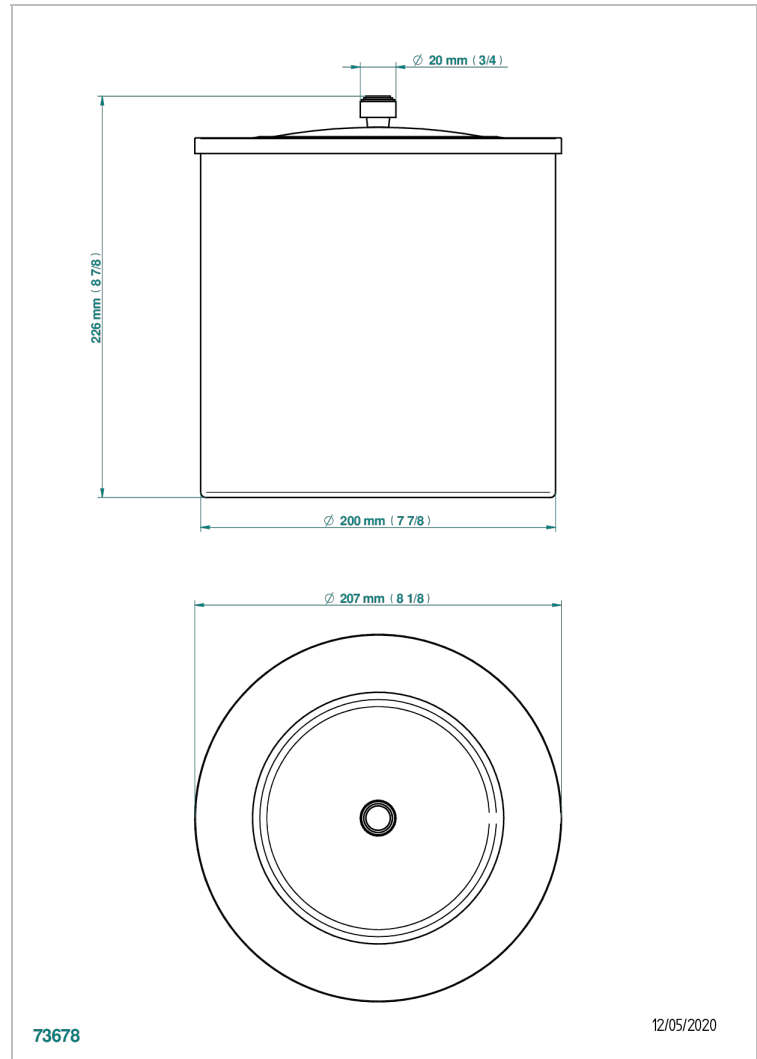

# SPIRIT

G69-712CL

Waste basket with cover diameter : 200 mm

73678

12/05/2020

## CHARACTERISTIC

- Spirit
- Waste basket with cover diameter : 200 mm