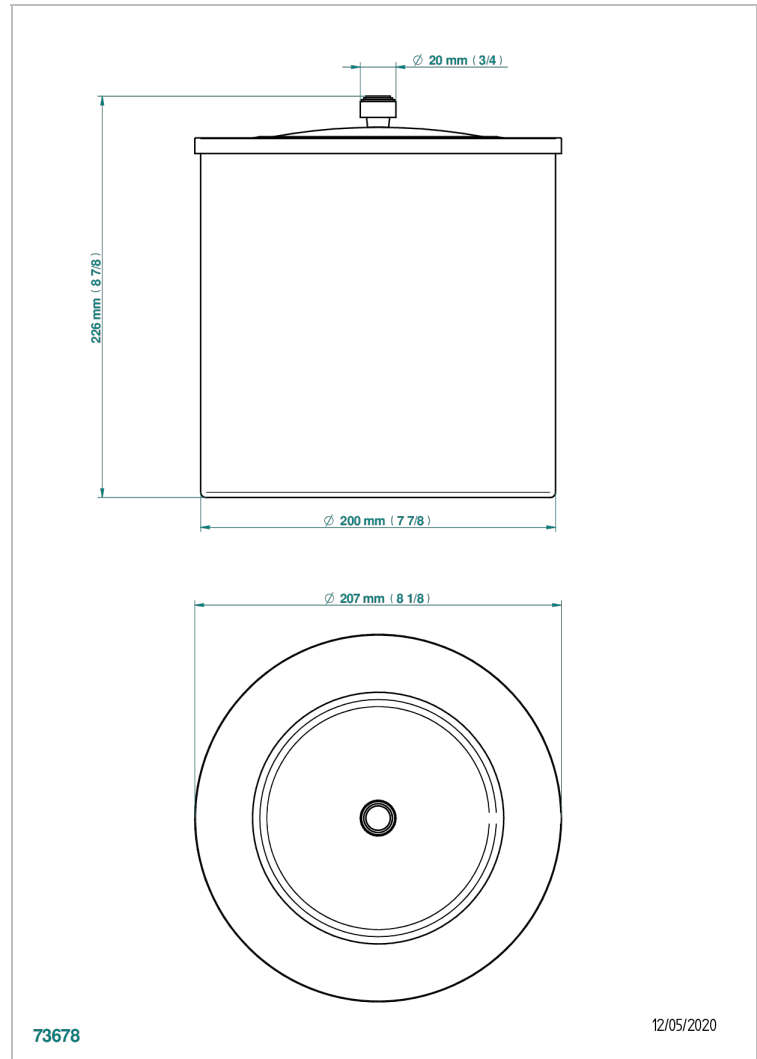

SPIRIT WITH LEVER HANDLES

G58-712CL

Waste basket with cover diameter : 200 mm

THG[®]
PARIS

CHARACTERISTIC

- Spirit with lever handles
- Waste basket with cover diameter : 200 mm

AVAILABLE FINITIONS

Black ceram - D30
Blush PVD - H62
Brass color PVD - H49
Brown bronze color PVD - F33
Chrome polished - A02
Chrome polished / gold polished - G02