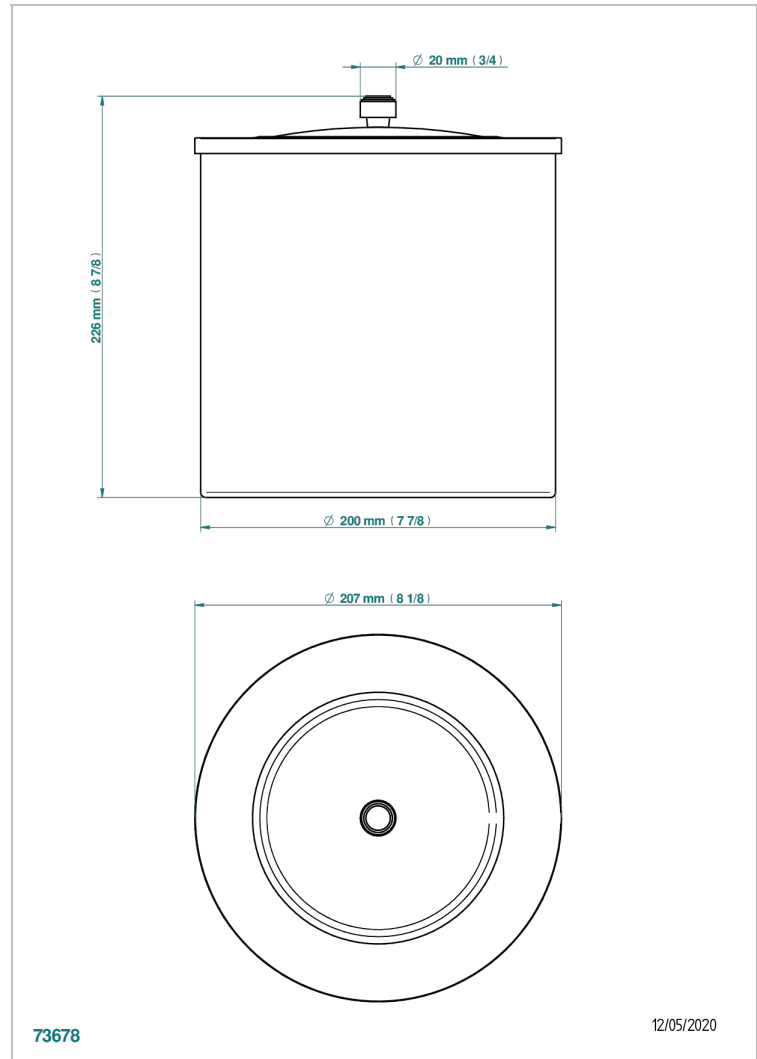

COLLECTION "O"

G4P-712CL

Waste basket with cover diameter : 200 mm

CHARACTERISTIC

- Collection "O"
- Waste basket with cover diameter : 200 mm

AVAILABLE FINITIONS

Black ceram - D30
Blush PVD - H62
Brass color PVD - H49
Brown bronze color PVD - F33
Chrome polished - A02
Chrome polished / gold polished - G02