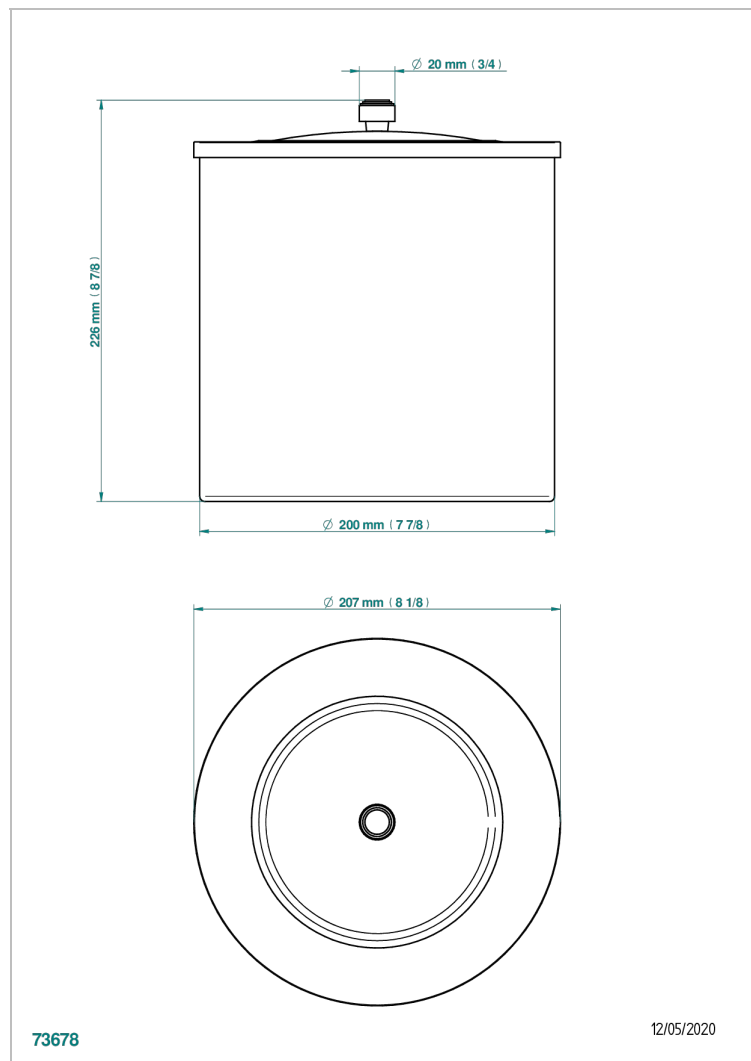

FAUBOURG METAL WITH LEVER HANDLES

G2U-712CL

Waste basket with cover diameter : 200 mm

CHARACTERISTIC

- Faubourg Metal with lever handles
- Waste basket with cover diameter : 200 mm

AVAILABLE FINITIONS

Black ceram - D30
Blush PVD - H62
Brass color PVD - H49
Brown bronze color PVD - F33
Chrome polished - A02
Chrome polished / gold polished - G02