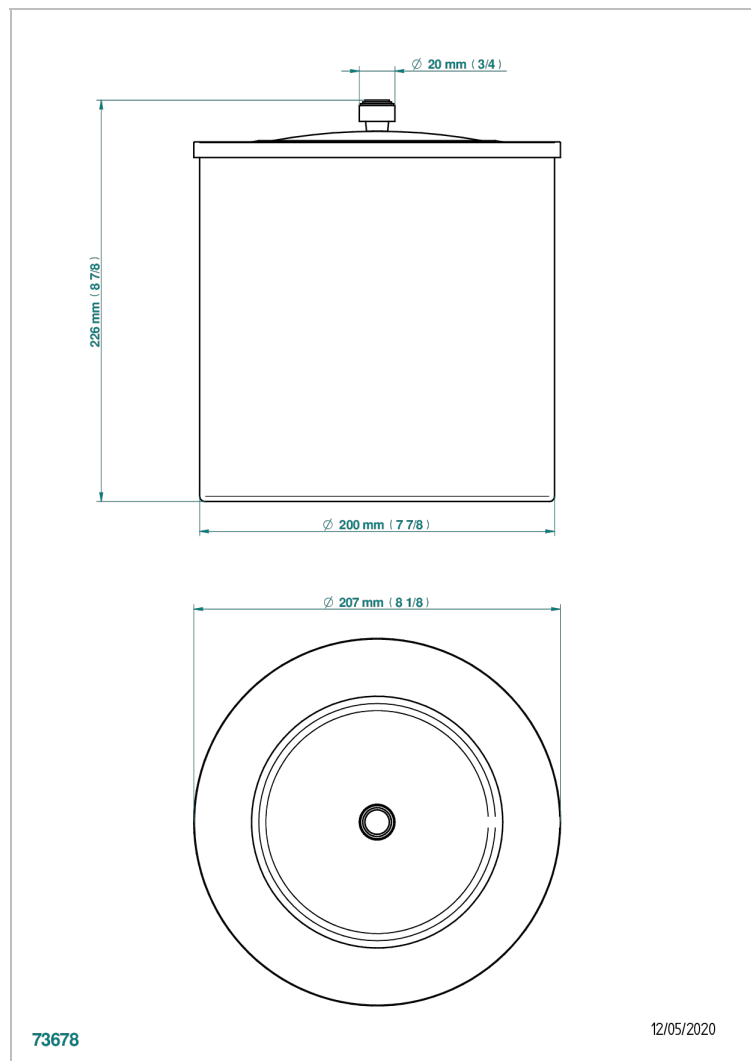

FAUBOURG METAL WITH LEVER

G2U-712CL

Waste basket with cover diameter : 200 mm

THG[®]
PARIS

CHARACTERISTIC

- Faubourg Metal with lever
- Waste basket with cover diameter : 200 mm

AVAILABLE FINITIONS

Antique nickel - H28
Black ceram - D30
Blush PVD - H62
Brass color PVD - H49
Brown bronze color PVD - F33
Gold color PVD - H52