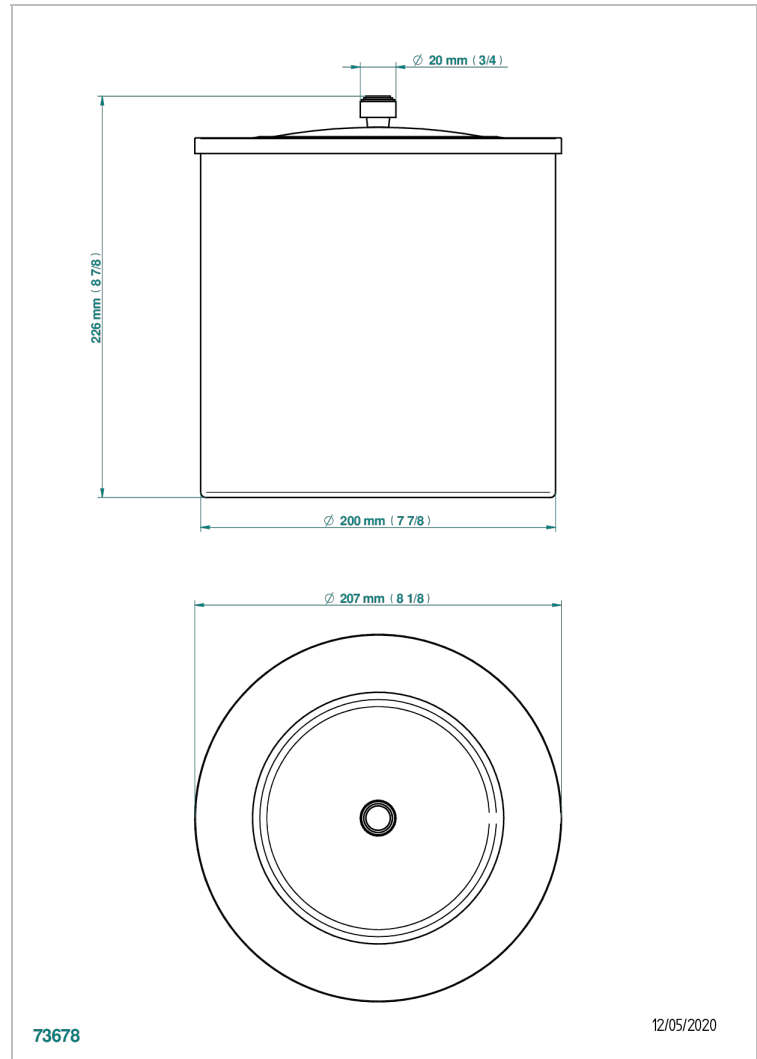

FRIVOLE WITH LEVER HANDLES

G2S-712CL

Waste basket with cover diameter : 200 mm

CHARACTERISTIC

- Frivole with lever handles
- Waste basket with cover diameter : 200 mm

AVAILABLE FINITIONS

Black ceram - D30
Blush PVD - H62
Brass color PVD - H49
Brown bronze color PVD - F33
Chrome polished - A02
Chrome polished / gold polished - G02