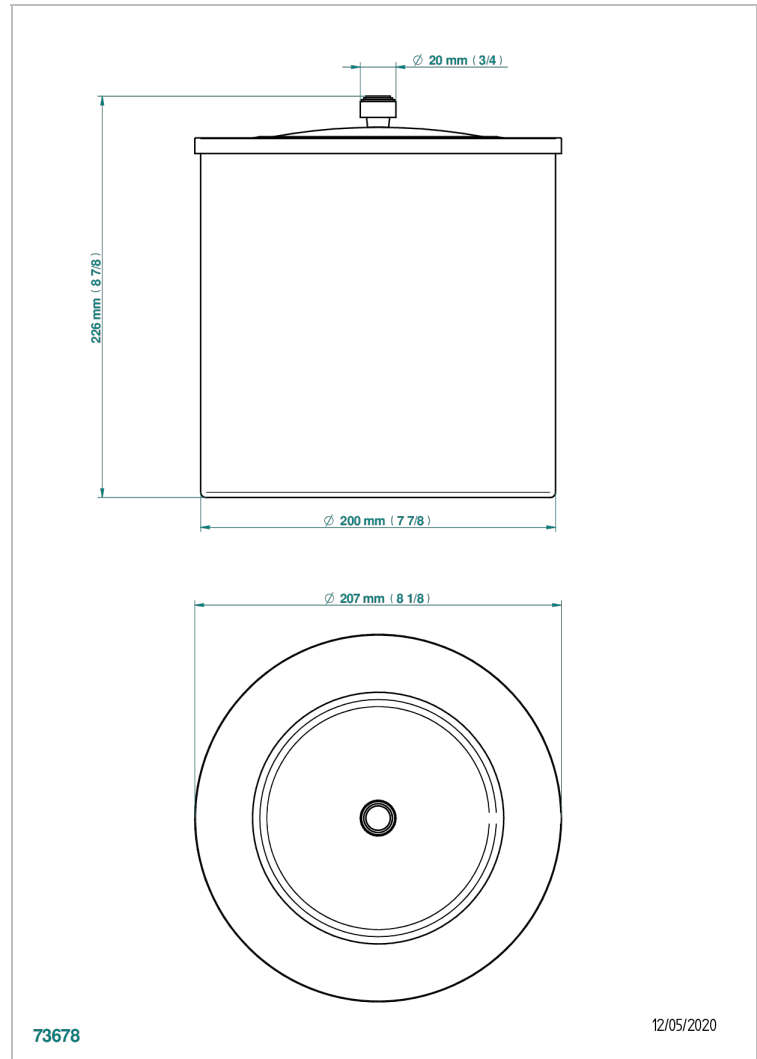

FROUFROU WITH LEVER HANDLES

G2P-712CL

Waste basket with cover diameter : 200 mm

CHARACTERISTIC

- Froufrou with lever handles
- Waste basket with cover diameter : 200 mm

AVAILABLE FINITIONS

Black ceram - D30
Blush PVD - H62
Brass color PVD - H49
Brown bronze color PVD - F33
Chrome polished - A02
Chrome polished / gold polished - G02