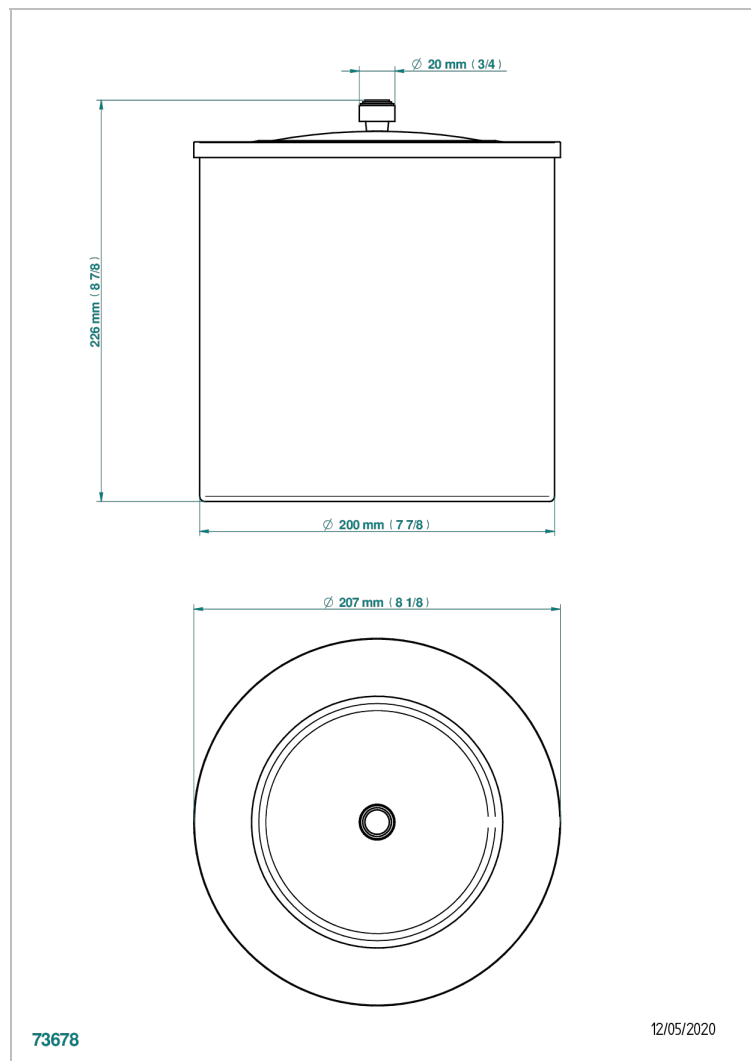

FAUBOURG BLACK PORCELAIN WITH LEVER HANDLES

G2M-712CL

Waste basket with cover diameter : 200 mm

CHARACTERISTIC

- Faubourg Black Porcelain with lever handles
- Waste basket with cover diameter : 200 mm

AVAILABLE FINITIONS