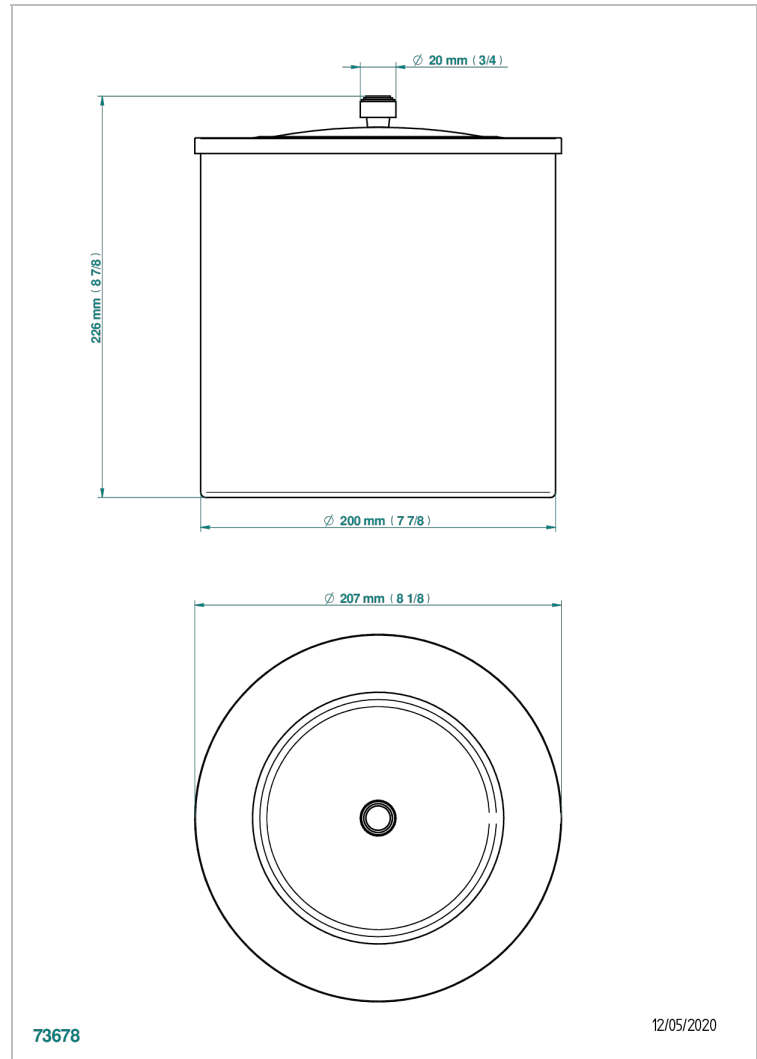

FAUBOURG BLACK PORCELAIN

G2L-712CL

Waste basket with cover diameter : 200 mm

THG[®]
PARIS

CHARACTERISTIC

- Faubourg Black Porcelain
- Waste basket with cover diameter : 200 mm

AVAILABLE FINITIONS

Black ceram - D30
Blush PVD - H62
Brass color PVD - H49
Brown bronze color PVD - F33
Chrome polished - A02
Chrome polished / gold polished - G02