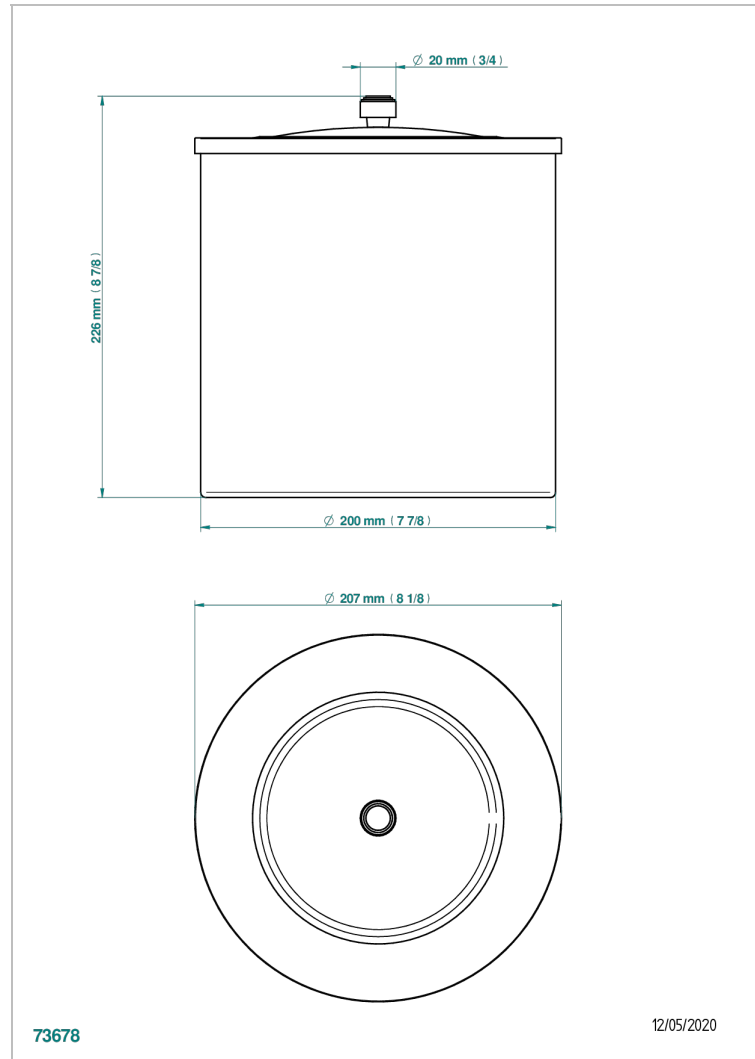

FAUBOURG WHITE PORCELAIN

G2K-712CL

Waste basket with cover diameter : 200 mm

THG[®]
PARIS

CHARACTERISTIC

- Faubourg White Porcelain
- Waste basket with cover diameter : 200 mm

AVAILABLE FINITIONS

Black ceram - D30
Blush PVD - H62
Brass color PVD - H49
Brown bronze color PVD - F33
Chrome polished - A02
Chrome polished / gold polished - G02