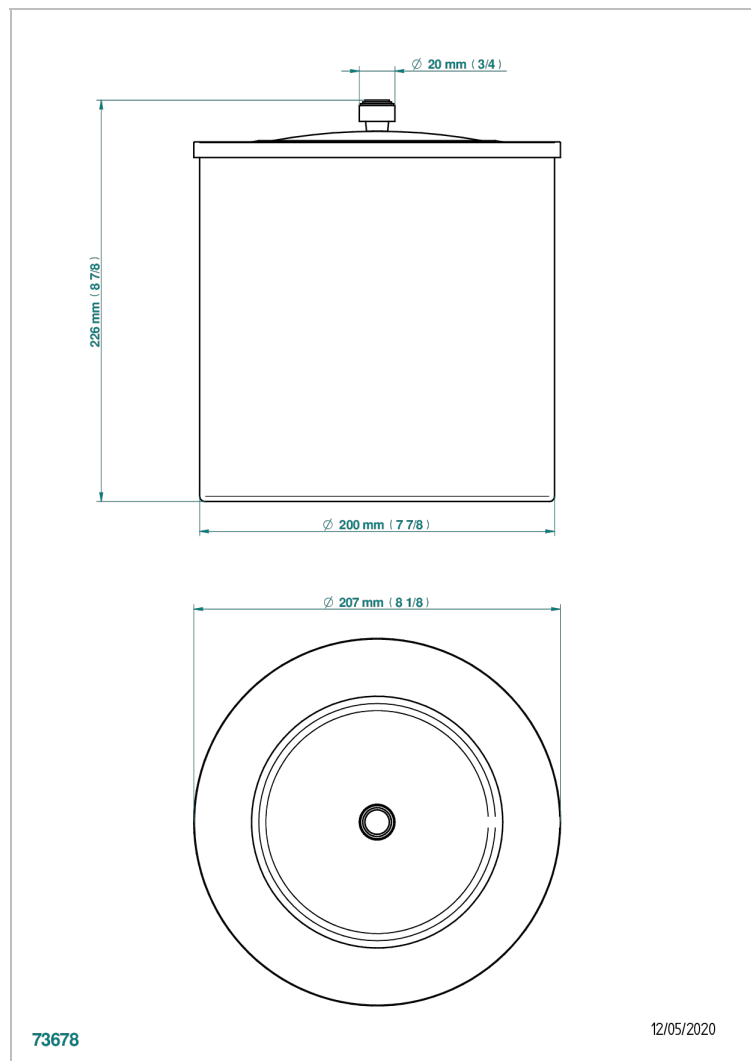

FAUBOURG WHITE PORCELAIN WITH LEVER HANDLES

G2J-712CL

Waste basket with cover diameter : 200 mm

73678

12/05/2020

CHARACTERISTIC

- Faubourg White Porcelain with lever handles
- Waste basket with cover diameter : 200 mm