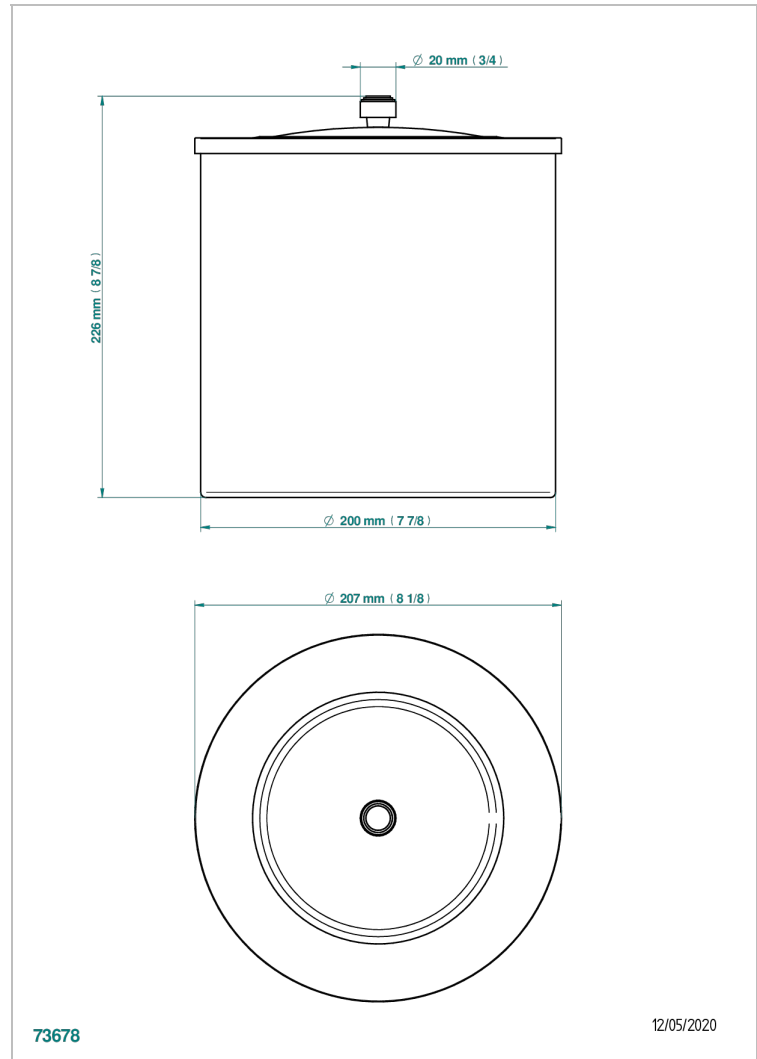

LE 9 HOWLITE

G2H-712CL

Waste basket with cover diameter : 200 mm

73678

12/05/2020

CHARACTERISTIC

- Le 9 Howlite
- Waste basket with cover diameter : 200 mm

AVAILABLE FINITIONS