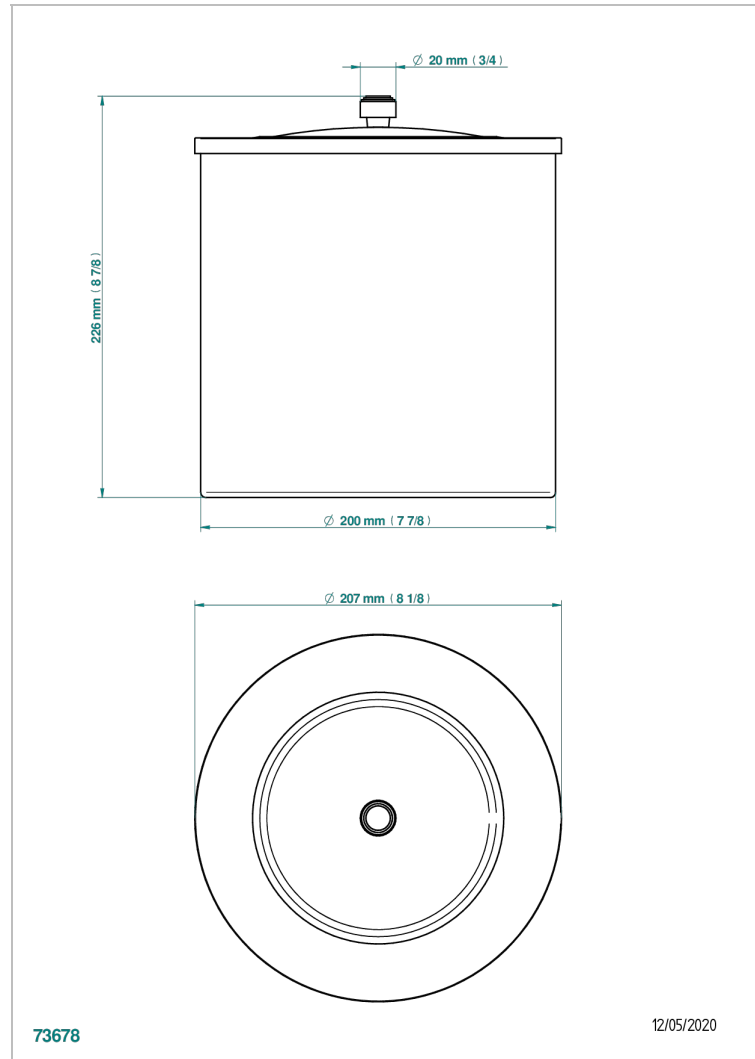

POMME GOLD LUSTER CRYSTAL

A46-712CL

Waste basket with cover diameter : 200 mm

CHARACTERISTIC

- Pomme Gold luster crystal
- Waste basket with cover diameter : 200 mm

AVAILABLE FINITIONS

Black ceram - D30
Blush PVD - H62
Brass color PVD - H49
Brown bronze color PVD - F33
Chrome polished - A02
Chrome polished / gold polished - G02