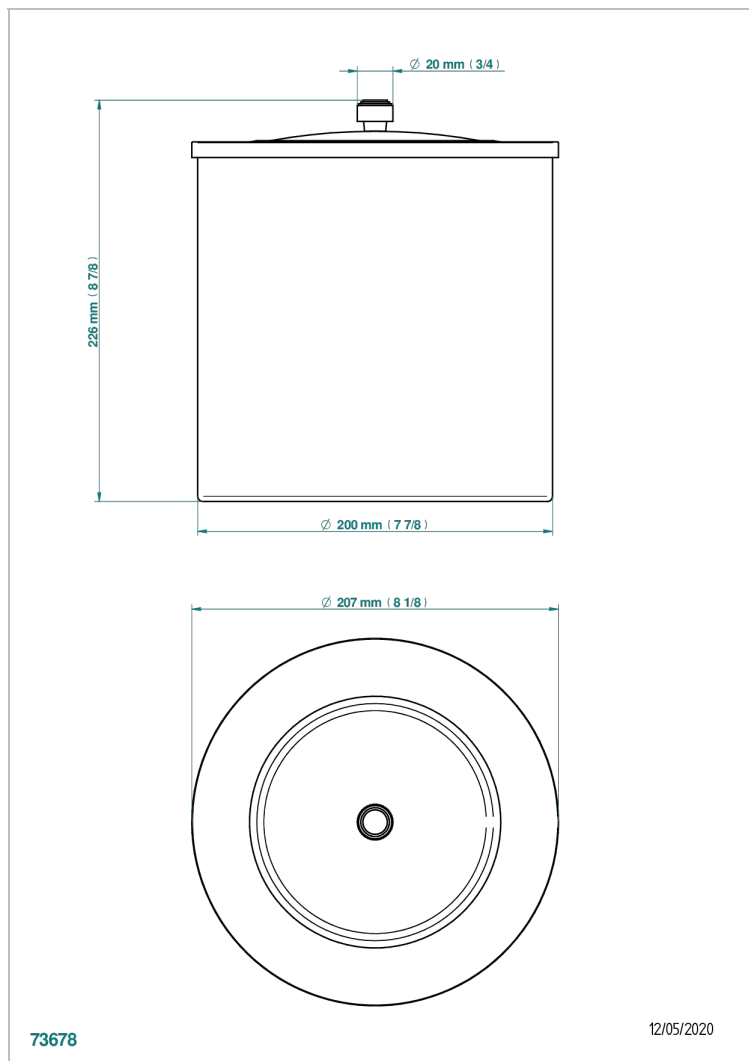

POMME CLEAR SATINY CRYSTAL

A42-712CL

Waste basket with cover diameter : 200 mm

THG[®]
PARIS

CHARACTERISTIC

- Pomme Clear satiny crystal
- Waste basket with cover diameter : 200 mm

AVAILABLE FINITIONS

Black ceram - D30
Blush PVD - H62
Brass color PVD - H49
Brown bronze color PVD - F33
Chrome polished - A02
Chrome polished / gold polished - G02