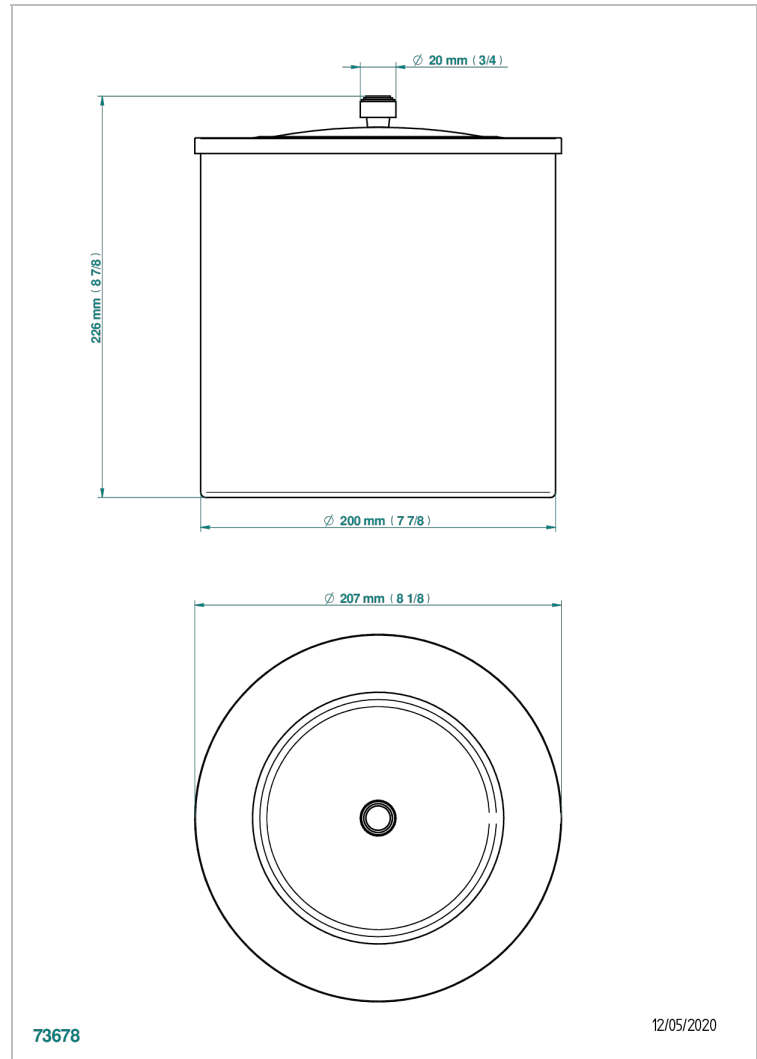

BAMBOU CLEAR CRYSTAL

A35-712CL

Waste basket with cover diameter : 200 mm

THG[®]
PARIS

CHARACTERISTIC

- Bambo Clear crystal
- Waste basket with cover diameter : 200 mm

AVAILABLE FINITIONS

Black ceram - D30
Blush PVD - H62
Brass color PVD - H49
Brown bronze color PVD - F33
Chrome polished - A02
Chrome polished / gold polished - G02