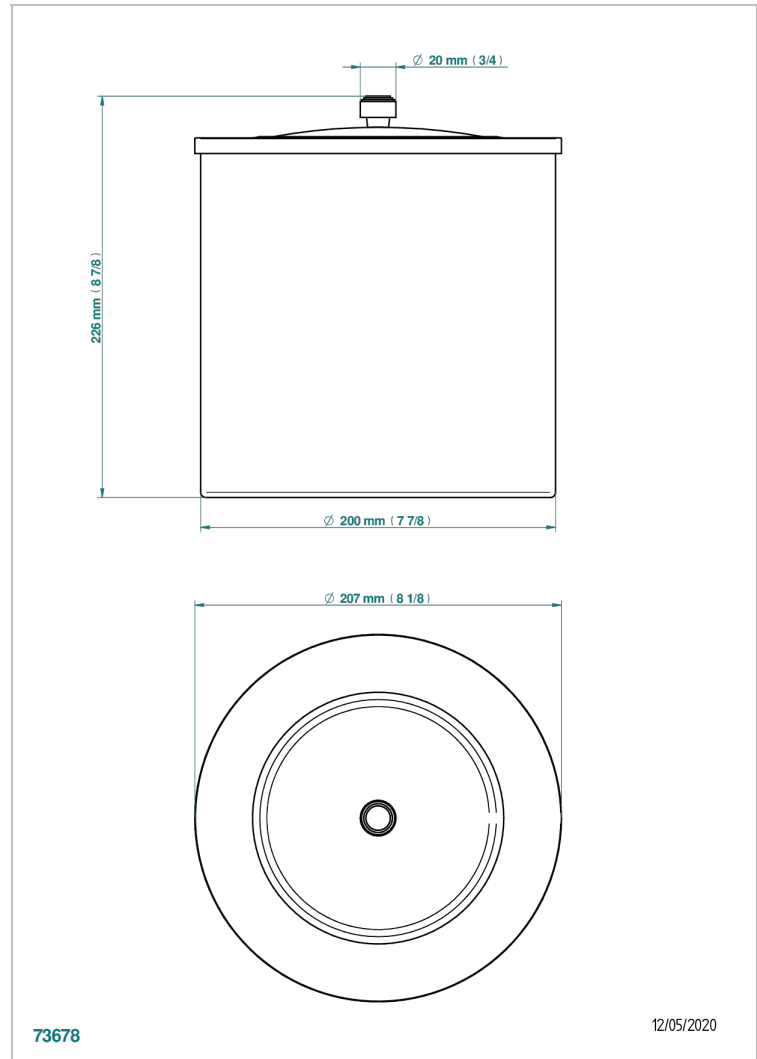

# BAMBOU AMBER CRYSTAL

A34-712CL

Waste basket with cover diameter : 200 mm

THG<sup>®</sup>  
PARIS

## CHARACTERISTIC

- Bambo Amber crystal
- Waste basket with cover diameter : 200 mm