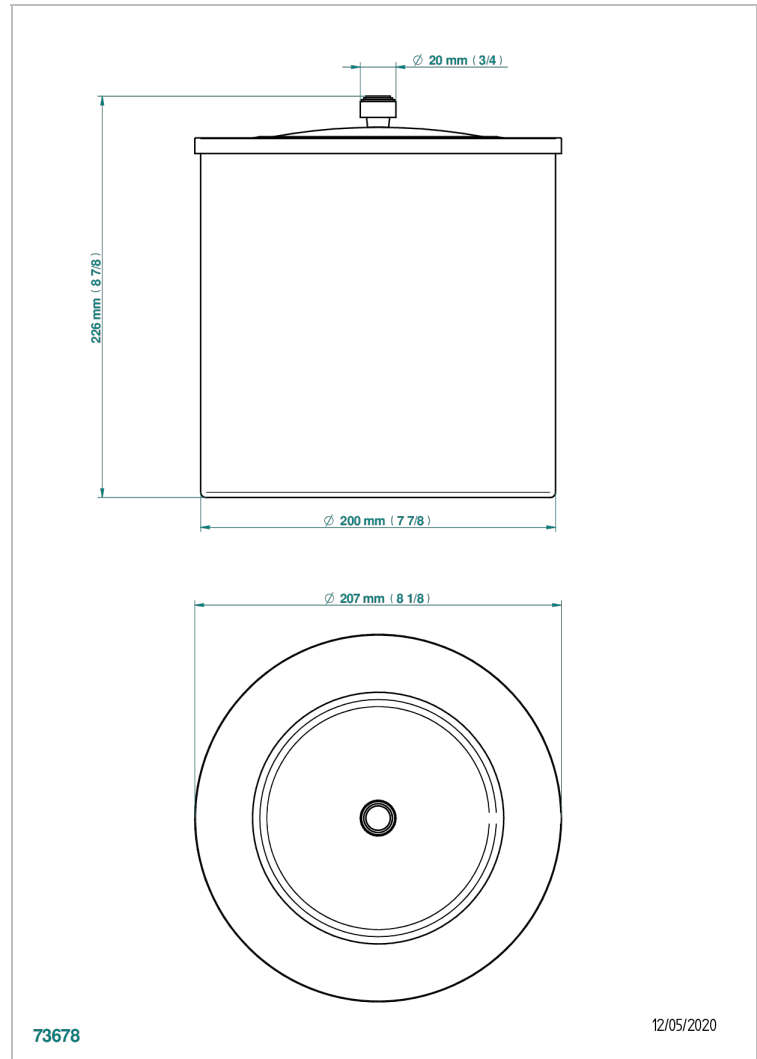

# BAMBOU BLACK CRYSTAL

A33-712CL

Waste basket with cover diameter : 200 mm

## CHARACTERISTIC

- Bambou Black crystal
- Waste basket with cover diameter : 200 mm