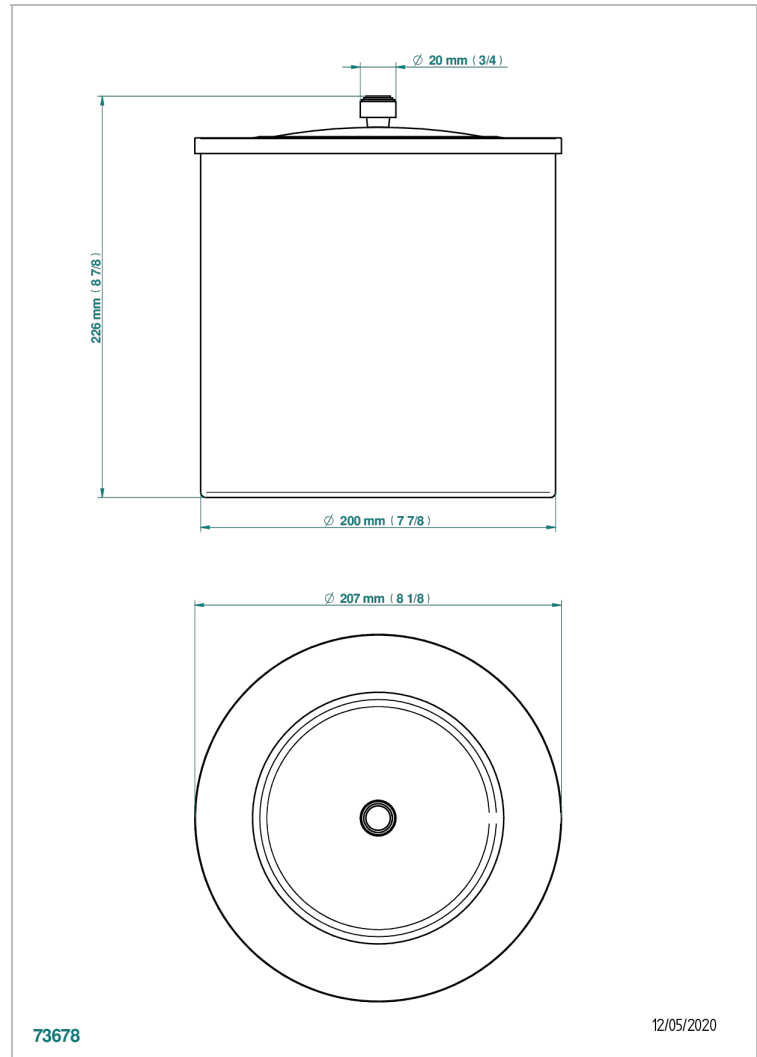

MOSSI CLEAR CRYSTAL

A2N-712CL

Waste basket with cover diameter : 200 mm

CHARACTERISTIC

- Mossi Clear crystal
- Waste basket with cover diameter : 200 mm

AVAILABLE FINITIONS

Black ceram - D30
Blush PVD - H62
Brass color PVD - H49
Brown bronze color PVD - F33
Chrome polished - A02
Chrome polished / gold polished - G02