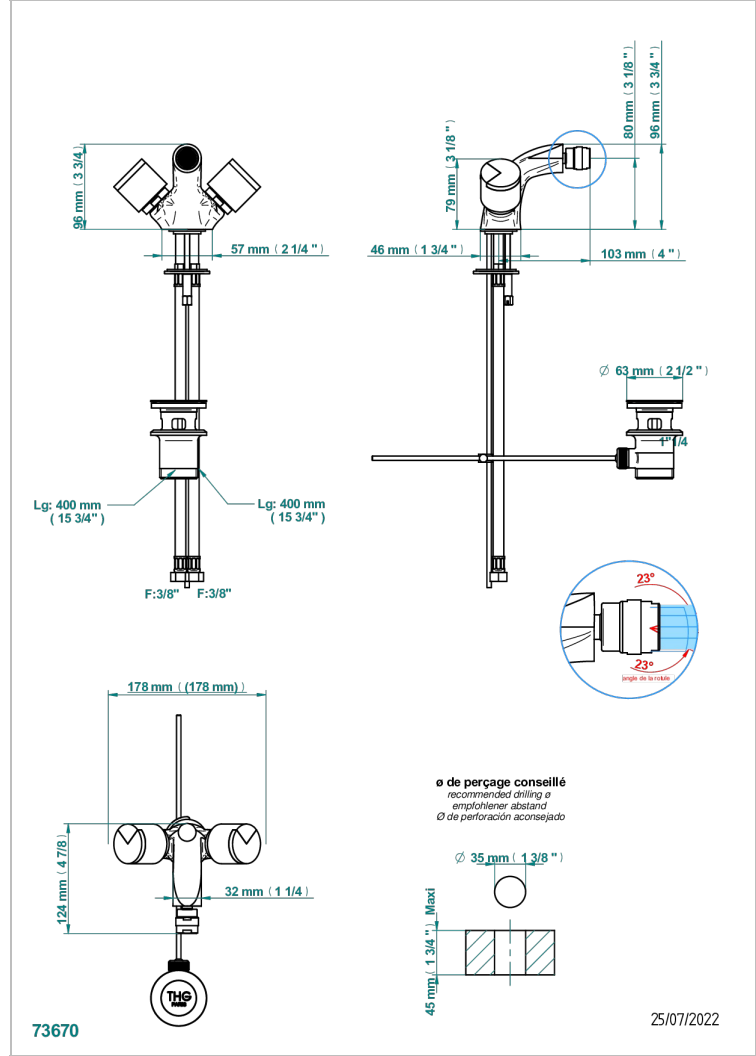

LE 9 NERO MARQUINA

G2I-3202

1-hole bidet mixer with swivel jet handshower with waste

THG[®]
PARIS

CHARACTERISTIC

- ACS : 17ACCLY613
- NF : NF EN 200 - IA - Chrome

STANDARDS

AVAILABLE FINITIONS

- | | | | | |
|------------------------------|-----------------------------------|----------------------------------|--|----------------------|
| Antique nickel - H28 | Graphite PVD - H64 | Matt gold - F07 | Nickel color PVD - H55 | Soft matt gold - F31 |
| Black ceram - D30 | Matt Umber PVD - H67 | Matt gold color PVD - H53 | Polished chrome (color finish) - A02 | Umber PVD - H66 |
| Blush PVD - H62 | Matt blush PVD - H60 | Matt graphite PVD - H65 | Polished chrome / Polished gold (color finish) - G02 | |
| Brass color PVD - H49 | Matt brass color PVD - H50 | Matt nickel (color finish) - C01 | Polished gold (color finish) - F01 | |
| Brown bronze color PVD - F33 | Matt brown bronze color PVD - F34 | Matt nickel color PVD - H56 | Polished nickel - B01 | |
| Gold color PVD - H52 | Matt chrome - C02 | Natural smoked Brass - A13 | Soft gold - F30 | |