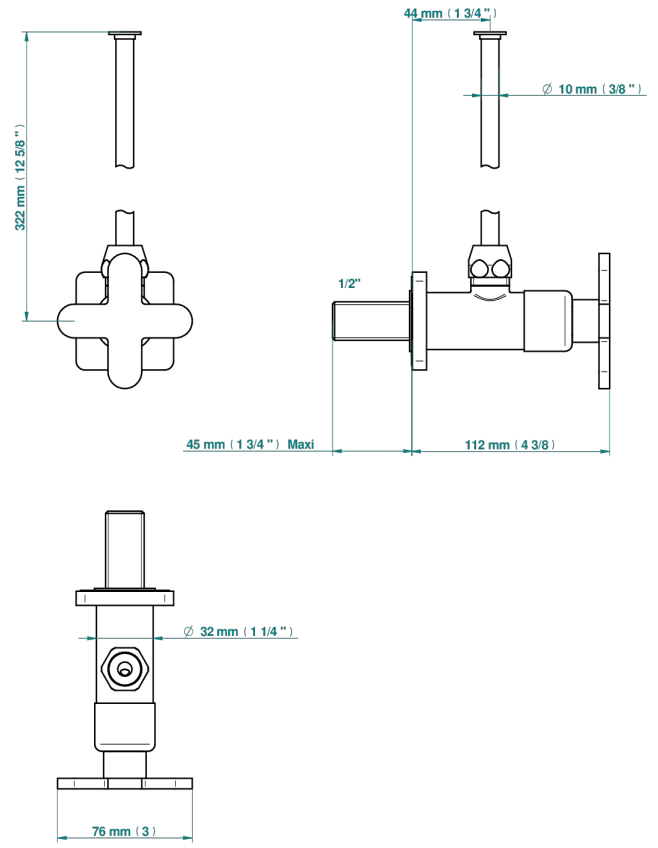

PROFIL METAL

A6A-181/S

1/2" stylised adjustable stop cock with 30 cm tube

THG[®]
PARIS

73669

07/05/2020

CHARACTERISTIC

- Profil Metal
- 1/2" stylised adjustable stop cock with 30 cm tube