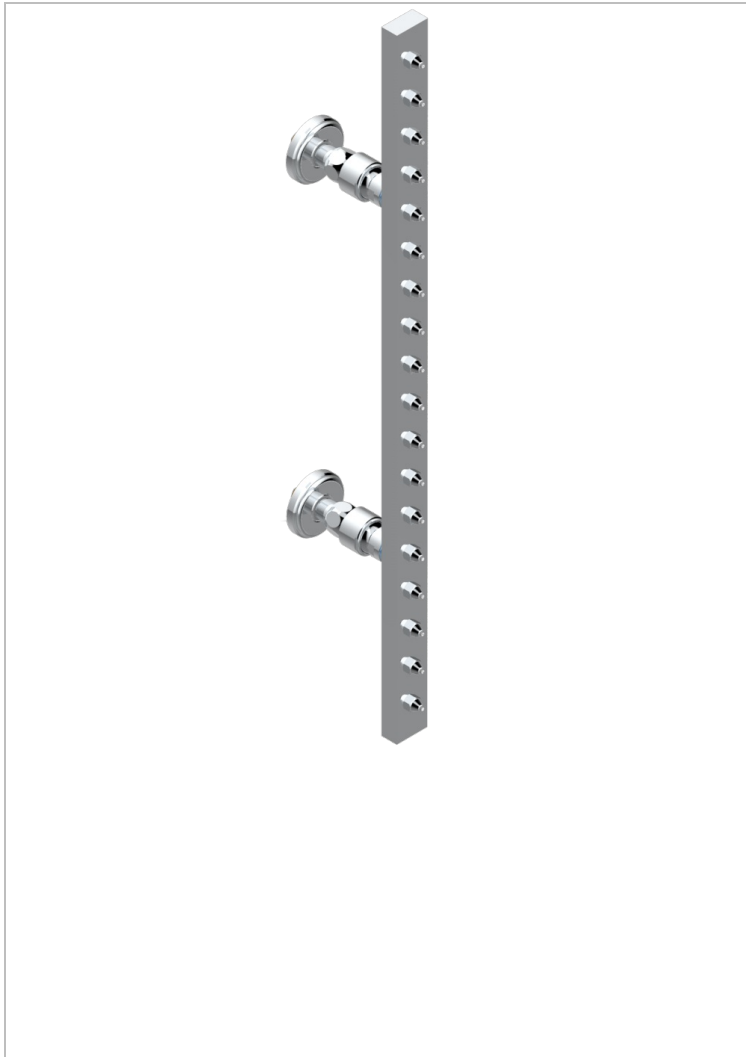

CORVAIR FIOR DI BOSCO WITH LEVER HANDLES

U8L-900/US

Rain-bar, rectangular with 18 picots, 23 1/2" long - with easyclean system

THG[®]
PARIS

CHARACTERISTIC

- Corvaire Fior di Bosco with lever handles
- Rain-bar, rectangular with 18 picots, 23 1/2" long - with easyclean system

TECHNICAL SPECS

- Recommandé : 3 bars (max. 5 bars) - Advised : 43,5 psi (max. 72 psi)
- 8 l/min à 3 bars (2.12 gpm at 43.5 psi)

AVAILABLE FINITIONS

Black ceram - D30
Blush PVD - H62
Brass color PVD - H49
Brown bronze color PVD - F33
Chrome polished - A02
Gold color PVD - H52

Matt nickel color PVD - H56
Nickel color PVD - H55
Nickel polished - B01
Soft gold - F30
Soft matt gold - F31
Umber PVD - H66