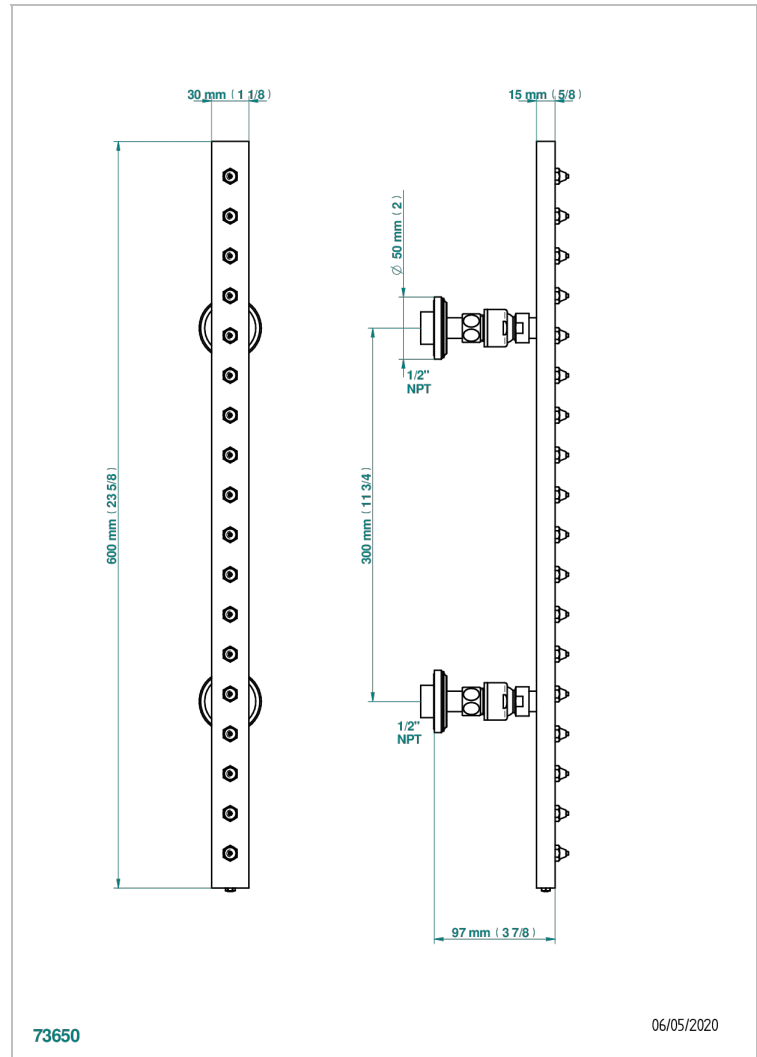

CORVAIR FIOR DI BOSCO WITH LEVER HANDLES

U8L-900/US

Rain-bar, rectangular with 18 picots, 23 1/2" long - with easyclean system

THG[®]
PARIS

CHARACTERISTIC

- Corvaire Fior di Bosco with lever handles
- Rain-bar, rectangular with 18 picots, 23 1/2" long - with easyclean system

TECHNICAL SPECS

- Recommandé : 3 bars (max. 5 bars) - Advised : 43,5 psi (max. 72 psi)
- 8 l/min à 3 bars (2.12 gpm at 43.5 psi)

AVAILABLE FINITIONS

Black ceram - D30
Blush PVD - H62
Brass color PVD - H49
Brown bronze color PVD - F33
Chrome polished - A02
Gold color PVD - H52