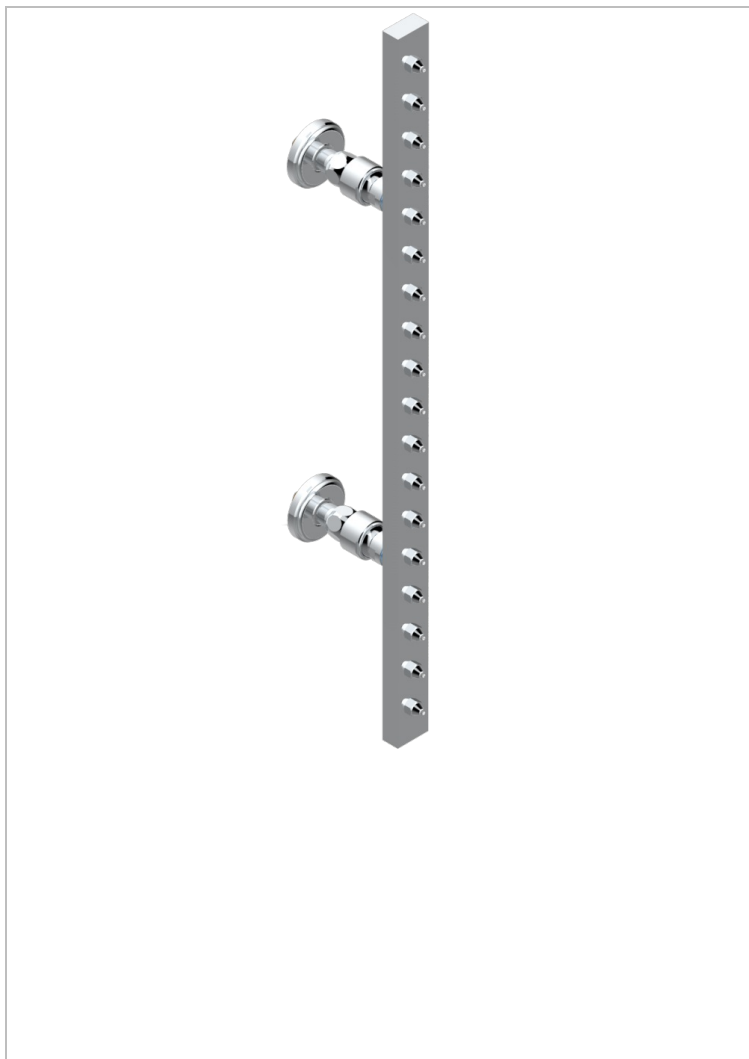

# CORVAIR PORTORO WITH LEVER HANDLES

U8J-900/US

THG<sup>®</sup>  
PARIS

Rain-bar, rectangular with 18 picots, 23 1/2" long - with easyclean system

## CHARACTERISTIC

- Corvair Portoro with lever handles
- Rain-bar, rectangular with 18 picots, 23 1/2" long - with easyclean system