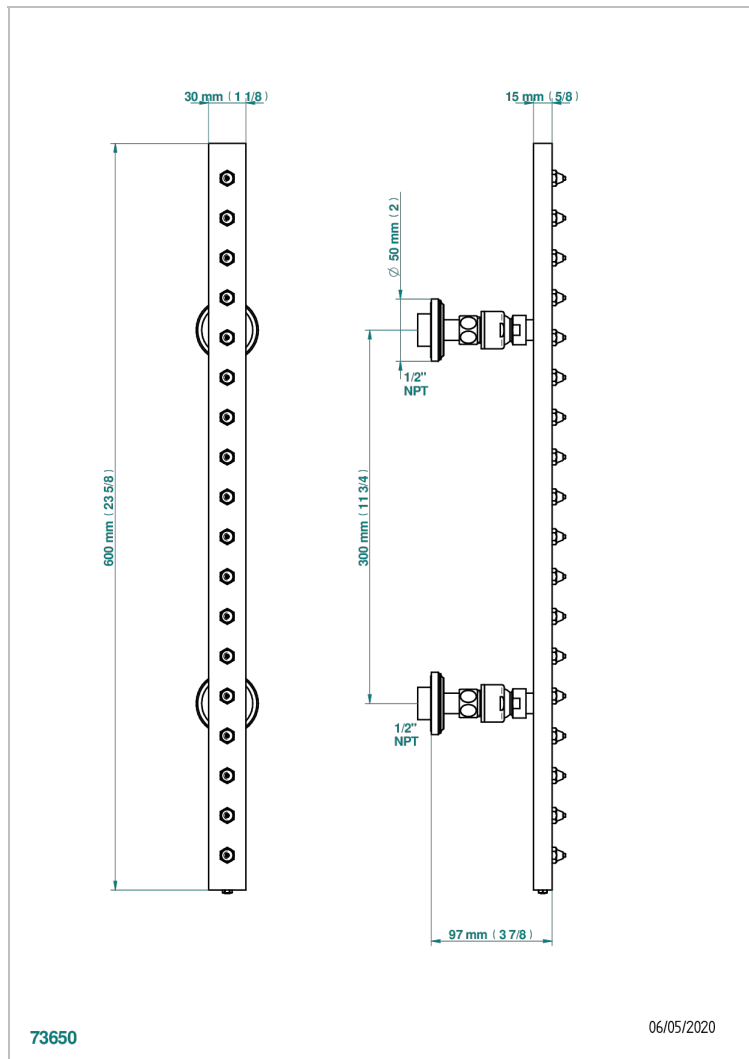

# CORVAIR PORTORO WITH LEVER HANDLES

U8J-900/US

THG<sup>®</sup>  
PARIS

Rain-bar, rectangular with 18 picots, 23 1/2" long - with easyclean system

## CHARACTERISTIC

- Corvair Portoro with lever handles
- Rain-bar, rectangular with 18 picots, 23 1/2" long - with easyclean system

## TECHNICAL SPECS

- Recommandé : 3 bars (max. 5 bars) - Advised : 43,5 psi (max. 72 psi)
- 8 l/min à 3 bars (2.12 gpm at 43.5 psi)